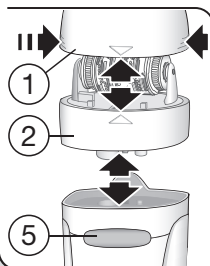

RSA 0860 112 188
(Sharecall charged at local rates)

Braun GmbH
Frankfurter Straße 145
61476 Kronberg/Germany
www.braun.com

www.service.braun.com

only with models 5580/5380

only with model 5580

Obsah je uzamčen