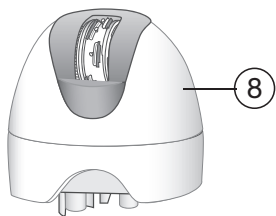

RSA 0860 112 188
(Sharecall charged at local rates)

Braun GmbH
Frankfurter Straße 145
61476 Kronberg/Germany
www.braun.com

www.service.braun.com

only with models 5580/5380

only with model 5580

Obsah je uzamčen