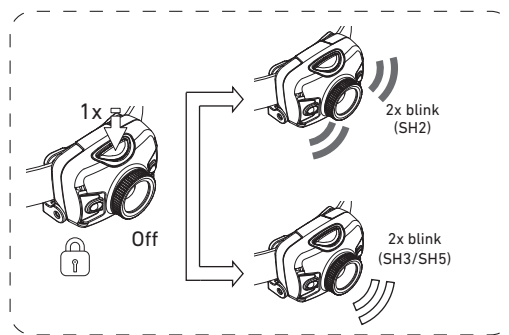

SH2

SH3

SH5

Boost

Low voltage lighting mode (SH3/SH5)

Ledlenser GmbH & Co. KG
 Kronenstr. 5-7 • 42699 Solingen • Germany
 Phone +49 212/5948-0 Fax +49 212/5948-200
 info@ledlenser.com

SH2/SH3/SH5_V.01
 25.12.2019
 1J12A0352