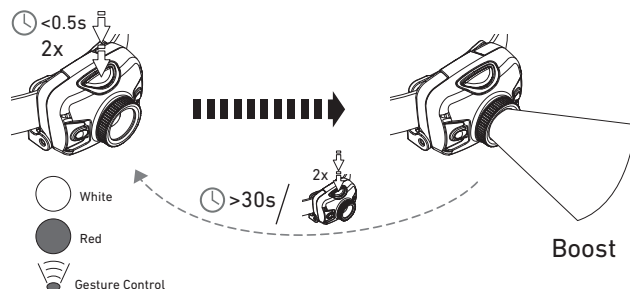

SH2

SH3

SH5

Boost

Low voltage lighting mode (SH3/SH5)

Ledlenser GmbH & Co. KG
 Kronenstr. 5-7 • 42699 Solingen • Germany
 Phone +49 212/5948-0 Fax +49 212/5948-200
 info@ledlenser.com

SH2/SH3/SH5_V.01
 25.12.2019
 1J12A0352