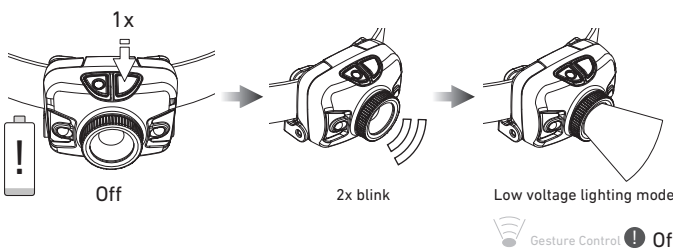

SH2

SH3

SH5

Boost

Low voltage lighting mode (SH3/SH5)

Ledlenser GmbH & Co. KG
 Kronenstr. 5-7 • 42699 Solingen • Germany
 Phone +49 212/5948-0 Fax +49 212/5948-200
 info@ledlenser.com

SH2/SH3/SH5_V.01
 25.12.2019
 1J12A0352