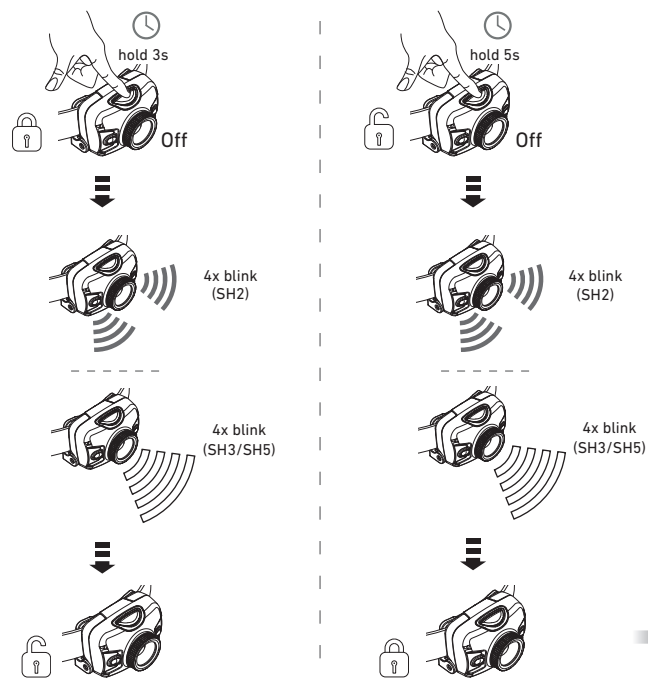

SH2

SH3

SH5

Boost

Low voltage lighting mode (SH3/SH5)

Ledlenser GmbH & Co. KG
 Kronenstr. 5-7 • 42699 Solingen • Germany
 Phone +49 212/5948-0 Fax +49 212/5948-200
 info@ledlenser.com

SH2/SH3/SH5_V.01
 25.12.2019
 1J12A0352