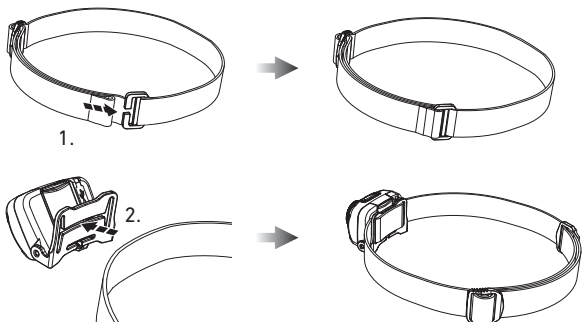

SH2

SH3

SH5

Boost

Low voltage lighting mode (SH3/SH5)

Ledlenser GmbH & Co. KG
 Kronenstr. 5-7 • 42699 Solingen • Germany
 Phone +49 212/5948-0 Fax +49 212/5948-200
 info@ledlenser.com

SH2/SH3/SH5_V.01
 25.12.2019
 1J12A0352