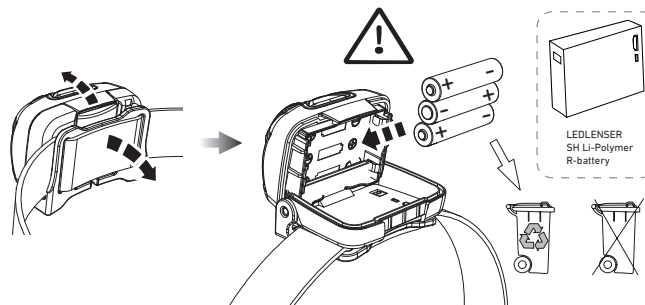

SH2

SH3

SH5

Boost

Low voltage lighting mode (SH3/SH5)

Ledlenser GmbH & Co. KG
 Kronenstr. 5-7 • 42699 Solingen • Germany
 Phone +49 212/5948-0 Fax +49 212/5948-200
 info@ledlenser.com

SH2/SH3/SH5_V.01
 25.12.2019
 1J12A0352