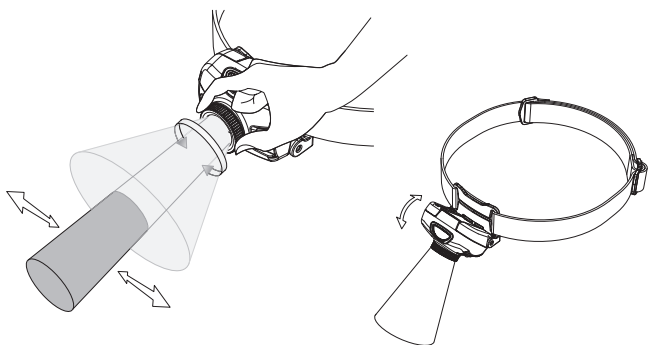

SH2

SH3

SH5

Boost

Low voltage lighting mode (SH3/SH5)

Ledlenser GmbH & Co. KG
 Kronenstr. 5-7 • 42699 Solingen • Germany
 Phone +49 212/5948-0 Fax +49 212/5948-200
 info@ledlenser.com

SH2/SH3/SH5_V.01
 25.12.2019
 1J12A0352