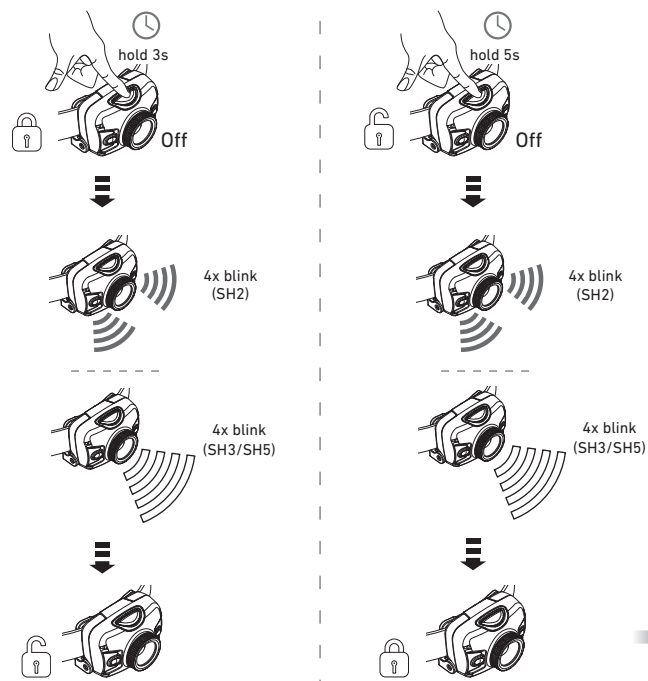

SH2

SH3

SH5

Boost

Low voltage lighting mode (SH3/SH5)

Ledlenser GmbH & Co. KG
 Kronenstr. 5-7 • 42699 Solingen • Germany
 Phone +49 212/5948-0 Fax +49 212/5948-200
 info@ledlenser.com

SH2/SH3/SH5_V.01
 25.12.2019
 1J12A0352