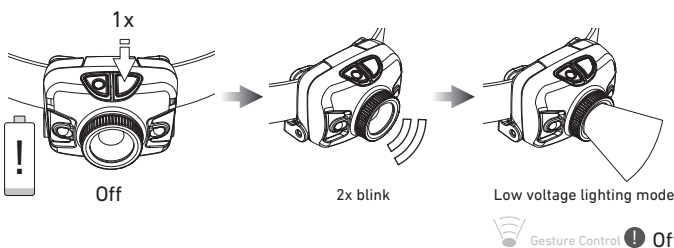

SH2

SH3

SH5

Boost

Low voltage lighting mode (SH3/SH5)

Ledlenser GmbH & Co. KG
 Kronenstr. 5-7 • 42699 Solingen • Germany
 Phone +49 212/5948-0 Fax +49 212/5948-200
 info@ledlenser.com

SH2/SH3/SH5_V.01
 25.12.2019
 1J12A0352