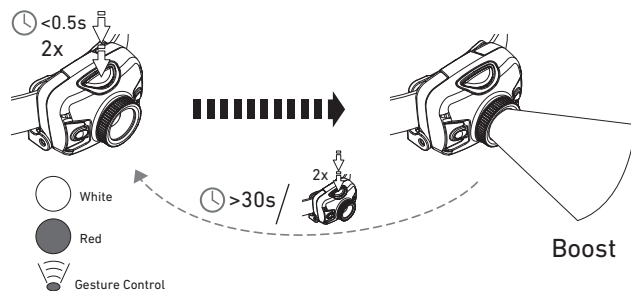

SH2

SH3

SH5

Boost

Low voltage lighting mode (SH3/SH5)

Ledlenser GmbH & Co. KG
 Kronenstr. 5-7 • 42699 Solingen • Germany
 Phone +49 212/5948-0 Fax +49 212/5948-200
 info@ledlenser.com

SH2/SH3/SH5_V.01
 25.12.2019
 1J12A0352