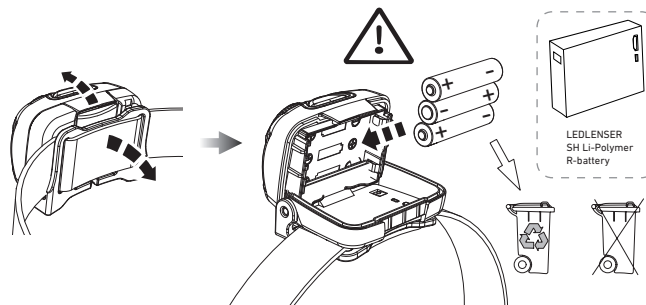

SH2

SH3

SH5

Boost

Low voltage lighting mode (SH3/SH5)

Ledlenser GmbH & Co. KG
 Kronenstr. 5-7 • 42699 Solingen • Germany
 Phone +49 212/5948-0 Fax +49 212/5948-200
 info@ledlenser.com

SH2/SH3/SH5_V.01
 25.12.2019
 1J12A0352