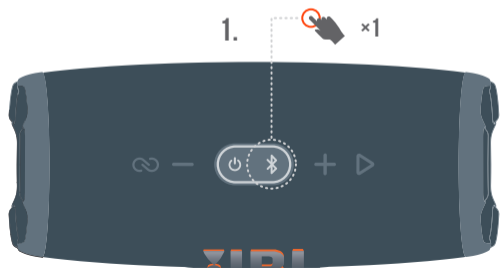

QUICK START GUIDE

CHARGE5

JBL

HARMAN

BC

WHAT'S IN THE BOX

BLUETOOTH PAIRING

Obsah je uzamčen