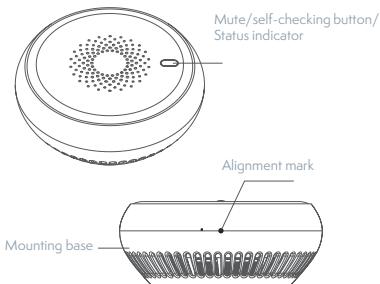

User Manual x1

QC PASS certificate x1

Expansion tubes x2

Screws x2

Product Description

Please check if all accessories are included

Indicator and Buzzer States

Red indicator flashes. | The buzzer beeps. | Alarm is triggered.