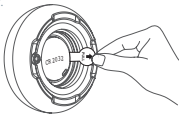

HR

UA

RU

Product Description

Network Setting

1. Power on the product.

Insert a thin blade or coin into the slot on the battery cover and rotate it counterclockwise to open the battery cover.

Remove the battery insulation film to power on the product and close the battery cover.