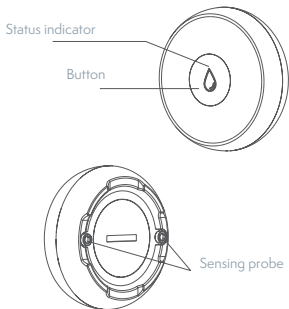

**TESLA SMART
SENSOR WATER**
USER MANUAL

EN

DE

CZ

SK

PL

HU

SL

HR

UA

RU

Product Description

Network Setting

1. Power on the product.

Insert a thin blade or coin into the slot on the battery cover and rotate it counterclockwise to open the battery cover.

Remove the battery insulation film to power on the product and close the battery cover.