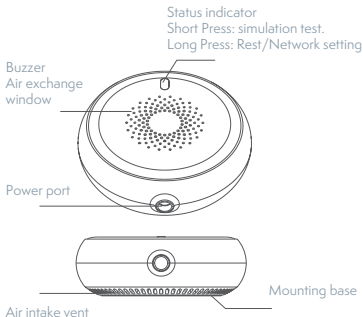

combustibile gas detector

3M sticker x1

power adapter x1

QC PASS certificate x1

User manual x1

Two expansion tubes and  
two screws

## Indicator and Buzzer States

Red LED flashes. The buzzer beeps. Gas leakage alarm.
Yellow LED flashes. The buzzer does not beep. Detector preheats.
Green LED is on. The buzzer does not beep. Working properly.
Yellow LED flashes. The buzzer beeps. -Sound. Internal problem.
Red LED flashes. Buzzer beeps for eight times. In simulation testing status.
Green LED flashes quickly. The buzzer does not beep. In network setting.