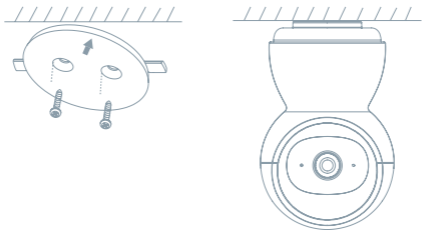

## WHAT'S IN THE BOX

Please consult this checklist for all parts.

- Smart Camera 360 (2022)
- Power adapter
- USB cable
- Bracket
- Screws
- User manual

<b>Power</b>	DC 5V $\pm$ 10%
<b>Status light</b>	Red light solids on: the camera or network is abnormal Blinking red light: awaiting WiFi connection (slow blinking) connecting to WiFi (fast blinking) Blue light solids on: camera running correctly
<b>Microphone</b>	Captures sound for your video
<b>SD card slot</b>	Supports local SD Card storage (Max.128G)
<b>Reset</b>	Press and hold for 5 seconds to reset the camera (if you have modified settings, they will return to factory defaults)

## INSTALL

1

Use the included mounting bracket to fix the camera to a clean surface.

2

Or, put the camera on a flat surface.

3