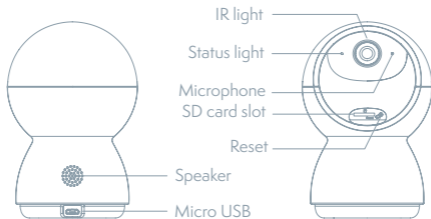

## WHAT'S IN THE BOX

Please consult this checklist for all parts.

- Smart Camera 360 (2022)
- Power adapter
- USB cable
- Bracket
- Screws
- User manual

<b>Power</b>	DC 5V $\pm$ 10%
<b>Status light</b>	Red light solids on: the camera or network is abnormal Blinking red light: awaiting WiFi connection (slow blinking) connecting to WiFi (fast blinking) Blue light solids on: camera running correctly
<b>Microphone</b>	Captures sound for your video
<b>SD card slot</b>	Supports local SD Card storage (Max.128G)
<b>Reset</b>	Press and hold for 5 seconds to reset the camera (if you have modified settings, they will return to factory defaults)