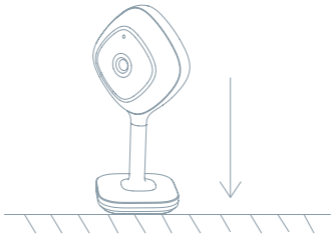

SL

WHAT'S IN THE BOX

Please consult this checklist for all parts.

- Smart Camera Mini 2022
- Power adapter
- USB cable
- Adhesive tape
- User manual

Power	DC 5V	±10%
Status light	Red light solids on: the camera or network is abnormal Blinking red light: awaiting WiFi connection (faster blinking) Blue light solids on: camera running correctly Blinking blue light: currently connecting (faster blinking)	
Microphone	Captures sound for your video	
SD card slot	Supports local SD Card storage (Max.128G)	
Reset	Press and hold for 5 seconds to reset the camera (if you have modified settings, they will return to factory defaults)	

INSTALL

1

Stick the adhesive tape in the middle of camera bottom.

2

Put the camera on the clean plane.

3

Obsah je uzamčen

Dokončete, prosím, proces objednávky.