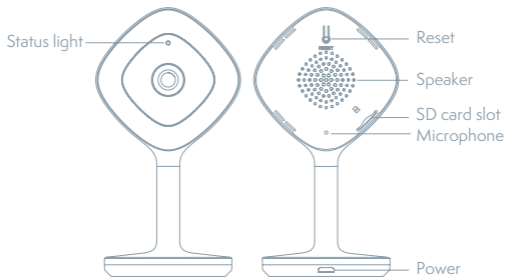

SL

WHAT'S IN THE BOX

Please consult this checklist for all parts.

- Smart Camera Mini 2022
- Power adapter
- USB cable
- Adhesive tape
- User manual

Power	DC 5V	±10%
Status light	Red light solids on: the camera or network is abnormal Blinking red light: awaiting WiFi connection (faster blinking) Blue light solids on: camera running correctly Blinking blue light: currently connecting (faster blinking)	
Microphone	Captures sound for your video	
SD card slot	Supports local SD Card storage (Max.128G)	
Reset	Press and hold for 5 seconds to reset the camera (if you have modified settings, they will return to factory defaults)	

INSTALL

1

Stick the adhesive tape in the middle of camera bottom.

2

Put the camera on the clean plane.

3

Obsah je uzamčen

Dokončete, prosím, proces objednávky.