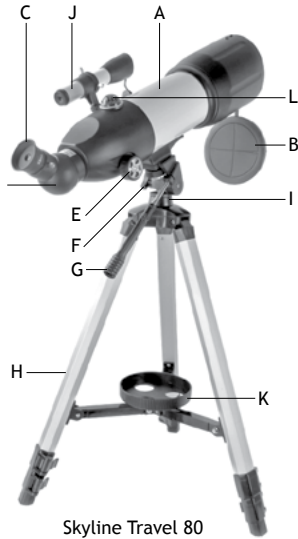

*Приближает с удовольствием*

**levenhuk**<sup>®</sup>  
Zoom&Joy

1

Skyline Travel 50/70

Skyline Travel 80

EN

- A Optical tube
- B Dust cap
- C Eyepiece
- D Diagonal mirror
- E Focuser
- F Altitude lock knob
- G Slow-motion control
- H Tripod
- I Azimuth lock knob
- J Finderscope
- K Accessory tray (Skyline Travel 80)
- L Compass (Skyline Travel 80)
- M Solar filter (Skyline Travel Sun)