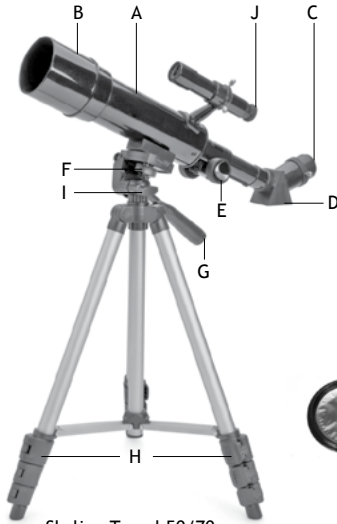

*Приближает с удовольствием*

**levenhuk**<sup>®</sup>  
Zoom&Joy

1

Skyline Travel 50/70

Skyline Travel 80

EN

- A Optical tube
- B Dust cap
- C Eyepiece
- D Diagonal mirror
- E Focuser
- F Altitude lock knob
- G Slow-motion control
- H Tripod
- I Azimuth lock knob
- J Finderscope
- K Accessory tray (Skyline Travel 80)
- L Compass (Skyline Travel 80)
- M Solar filter (Skyline Travel Sun)