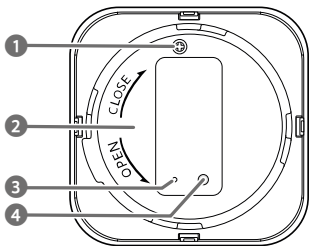

A

EN

Quick start guide

Zigbee Smart Button

ZBWS10WT

Intended use

The Nedis ZBWS10WT is a wireless, battery powered smart button.

With this button you can control linked products from the Nedis SmartLife product line.

You can connect the product wirelessly to the Nedis SmartLife app via the Zigbee gateway.

The button has three different commands: single tap, double tap and long press.

When you have connected the product to the app, you can link the three commands of the Zigbee Wireless Wall Switch to your other Nedis SmartLife products and control them.