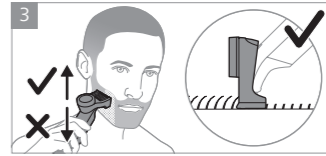

PHILIPS

OneBlade

QP6541, QP6551,
QP6651

www.philips.com/support/ifu

	1	2	3	4	5	6	7	8	9	10	11
QP6541/15	✓	✓	✓		✓	✓	✓	✓			
QP6541/16	✓	✓	✓		✓	✓	✓	✓			
QP6551/15	✓	✓	✓		✓	✓	✓	✓			
QP6551/17	✓	✓	✓		✓	✓	✓	✓			
QP6551/30	✓	✓	✓		✓	✓	✓	✓			
QP6651/30	✓	✓	✓		✓	✓	✓	✓			✓
QP6651/61	✓	✓	✓		✓	✓	✓	✓			✓

90 min
120 min

QP6541/15 QP6551/15
QP6541/16 QP6551/17
QP6551/30 QP6551/30
QP6651/30 QP6651/30
QP6651/61 QP6651/61