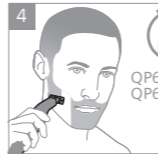

90 min
120 min

QP6541/15 QP6551/15
QP6541/16 QP6551/17
QP6551/30 QP6551/30
QP6651/30 QP6651/30
QP6651/61 QP6651/61