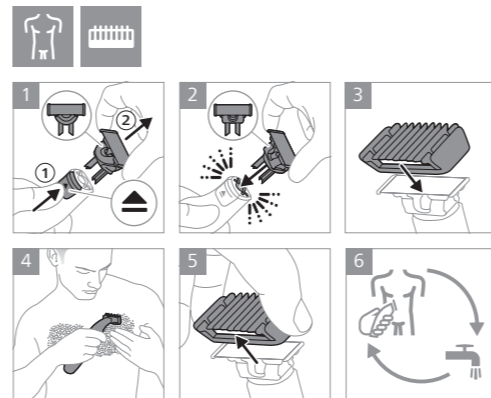

© 2022 Koninklijke Philips N.V.
All rights reserved
3000.089.8751.1 (18/05/2022)

>75 % recycled paper
>75 % papier recyclé