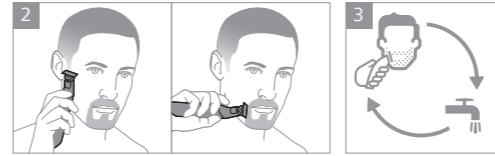

PHILIPS

OneBlade

QP6541, QP6551,
QP6651

www.philips.com/support/ifu

	1	2	3	4	5	6	7	8	9	10	11
QP6541/15	✓	✓	✓		✓	✓	✓	✓			
QP6541/16	✓	✓	✓		✓	✓	✓	✓			
QP6551/15	✓	✓	✓		✓	✓	✓	✓			
QP6551/17	✓	✓	✓		✓	✓	✓	✓			
QP6551/30	✓	✓	✓		✓	✓	✓	✓			
QP6651/30	✓	✓	✓		✓	✓	✓	✓			✓
QP6651/61	✓	✓	✓		✓	✓	✓	✓			✓

90 min
120 min

QP6541/15 QP6551/15
QP6541/16 QP6551/17
QP6551/30 QP6551/30
QP6651/30 QP6651/30
QP6651/61 QP6651/61