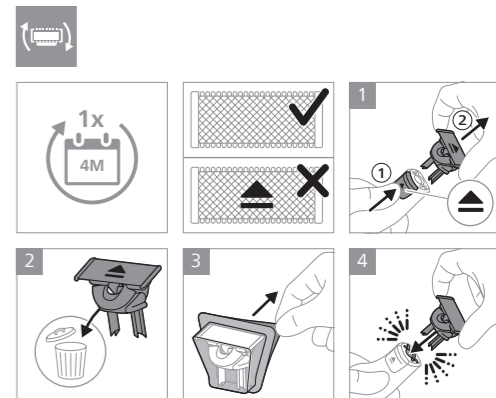

© 2022 Koninklijke Philips N.V.
All rights reserved
3000.089.8751.1 (18/05/2022)

>75 % recycled paper
>75 % papier recyclé