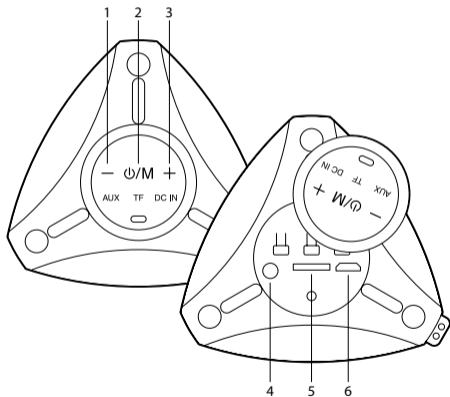

www.ngs.eu

CONTROL BUTTONS

- 1 Volume -
TWS
◀◀
- 2 ON/OFF
Mode
- 3 Volume +
▶▶
- 4 Jack 3.5mm AUX input
- 5 TF card input
- 6 Micro USB charging port

 3s	 "Beep"	 5s	 "Power off"
--	---	--	--

TF MODE

	▶	◀	◀+
			
		◀◀	▶▶
		 2s	 2s