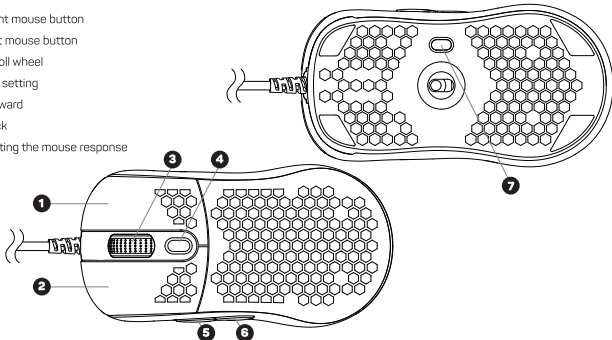

You can also find the latest version of the User's Manual on our website www.connectit-europe.com

The text and technical specifications are subject to change.

1 Technical Specifications

- 7 buttons including scroll wheel
- 10 RGB backlight modes
- Ergonomic design for 3 gaming mouse grips (Claw/Fingertip/Palm)
- SW for free
- INSTANT 825 precise and sensitive optical sensor
- Huano mechanical switches (10 million clicks lifetime)
- Resolution: 800/1600/2400/4800/6400/12800 DPI
- 125-250-500-1000 Hz polling rate
- Gold-plated USB connector
- Cable length: 180 mm
- Easy Plug & Play installation
- USB 2.0 backward compatible with USB 1.1
- Mouse dimensions: 125 x 62 x 37 mm
- Mouse weight: 100 g
- System requirements: Universal Windows and Mac OS compatibility (product features not supported by Mac OS may not work properly)

2 Description of Each Part

- 1 Right mouse button
- 2 Left mouse button
- 3 Scroll wheel
- 4 DPI setting
- 5 Forward
- 6 Back
- 7 Setting the mouse response

Obsah je uzamčen

Dokončete, prosím, proces objednávky.