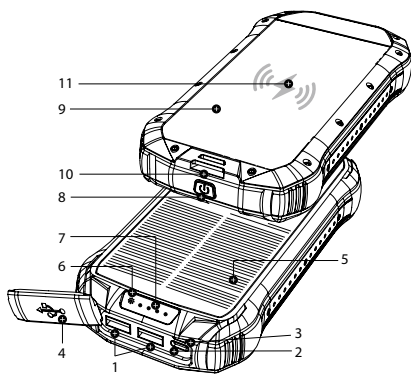

LAMAX

LAMAX Journey 26800mAh

- 1 2x USB-A output
- 2 USB-C input / output
- 3 Micro USB input
- 4 Rubber port cover
- 5 Solar panel
- 6 LED solar charge indicator
- 7 LED charge status indicator
- 8 button
- 9 Flashlight
- 10 Strap attachment point
- 11 Wireless charging area

Charging the powerbank

Charge the powerbank before using it for the first time. Plug the included power cord into the USB charger and plug the other end into the USB-C connector. The powerbank can also be charged using a micro USB cable, which is not included in the package.