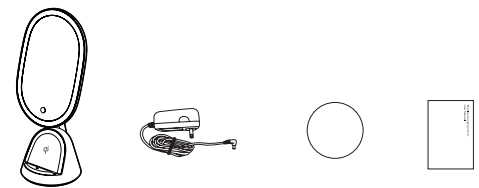

PRODUCT LIST

mirror

power adapter

additional, magnetic, magnifying mirror

manual

Note: Product images are for reference only.

The product image may be shown with slight differences from the actual product.

BASIC PARAMETERS

Catalog number: 08970L

Product name: LED cosmetic mirror Immax FACE 3in1 + stand with Qi charging

Working temperature: -20°C to +50°C

Input voltage: DC12V/1.5A

Power consumption: 18W

Qi charging power: 10W

Light color: 5500lm

Dimensions: 168 x 130 x 393.5mm

Warning:

- Cleaning the surface - wipe the lamp with a dry, soft cotton cloth, do not use any other cleaning agents.
- The light source is irreplaceable.
- If the product malfunctions, do not repair or disassemble the product yourself, mechanical damage could occur and the product loses its right to claim proceedings. You can contact the manufacturer for maintenance.
- Content of harmful substances
- The form is based on the SJ/T 11364 standard:
- o : The dangerous substance is below the standard limit.
- GB/T 26572 in all homogeneous materials of table lamp components
- x : The hazardous substance exceeds the norm
- GB/T 26572 in at least one homogeneous material of table lamp components
- Product warranty
- The warranty service of this product is strictly in accordance with consumer regulations and the law on product quality in the Czech Republic.

Warranty conditions

- The product warranty expires in the event of:
- Unauthorized maintenance, incorrect use, mechanical damage to any part of the product, liquid absorption or deterioration, altered or torn product label, or no product label at all.
- Exceeding the warranty period; (2 years)
- Damage caused by force majeure;
- Man-made performance failure including use of dimmer/unspecified voltage/unspecified environment.

Manufacturer / Importer:

IMMAX, Pohoří 703, 742 85 Vřesina, EU

www.immax.cz

Designed in the Czech Republic, made in China

UŽIVATEĽSKÁ PRÍRUČKA

08970L

LED kozmetické zrkadlo Immax FACE 3v1, stojan s nabíjaním Qi

Pred použitím výrobku si pozorne prečítajte príručku a riadne ho uložte.

POPIS PRODUKTU

Zväčšovacie zrkadlo

dotykový spínač

bezdrôtové nabíjanie

indikátor bezdrôtového nabíjania

nabíjaci port

NÁVOD

Prípojenie napájania

Zasuňte zodpovedajúcu hlavicu adaptéra do zásuvky za svietidlom

Upozornenie:

- V opačnom prípade výrobok nemusí fungovať abnormálne.
- Nepoužívajte adaptér, ktorý nezodpovedá čarodejníckemu výstupu 12V.
- Ak svetlá blikajú alebo sú hlučné, včas skontrolujte napájanie.
- Nespájajte kovový bod adaptéra s inými kovmi, inak môže dôjsť k trvalému poškodeniu výrobku alebo k iným nebezpečným následkom.
- Originálny adaptér je určený len pre tento výrobok a nepodporuje iné použitie.