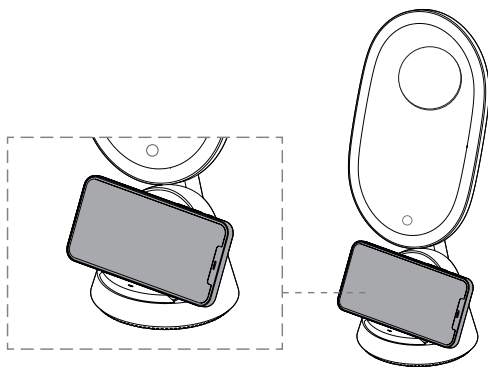

Qi WIRELESS CHARGING

Wireless charging function

If your devices support Qi wireless charging, simply place them in the middle of the stand and your device will start charging

Tips:

The device is charging - the charging indicator lights up red.

The device is fully charged - the charging indicator lights up green.

Abnormal charging - the charging indicator flashes red.