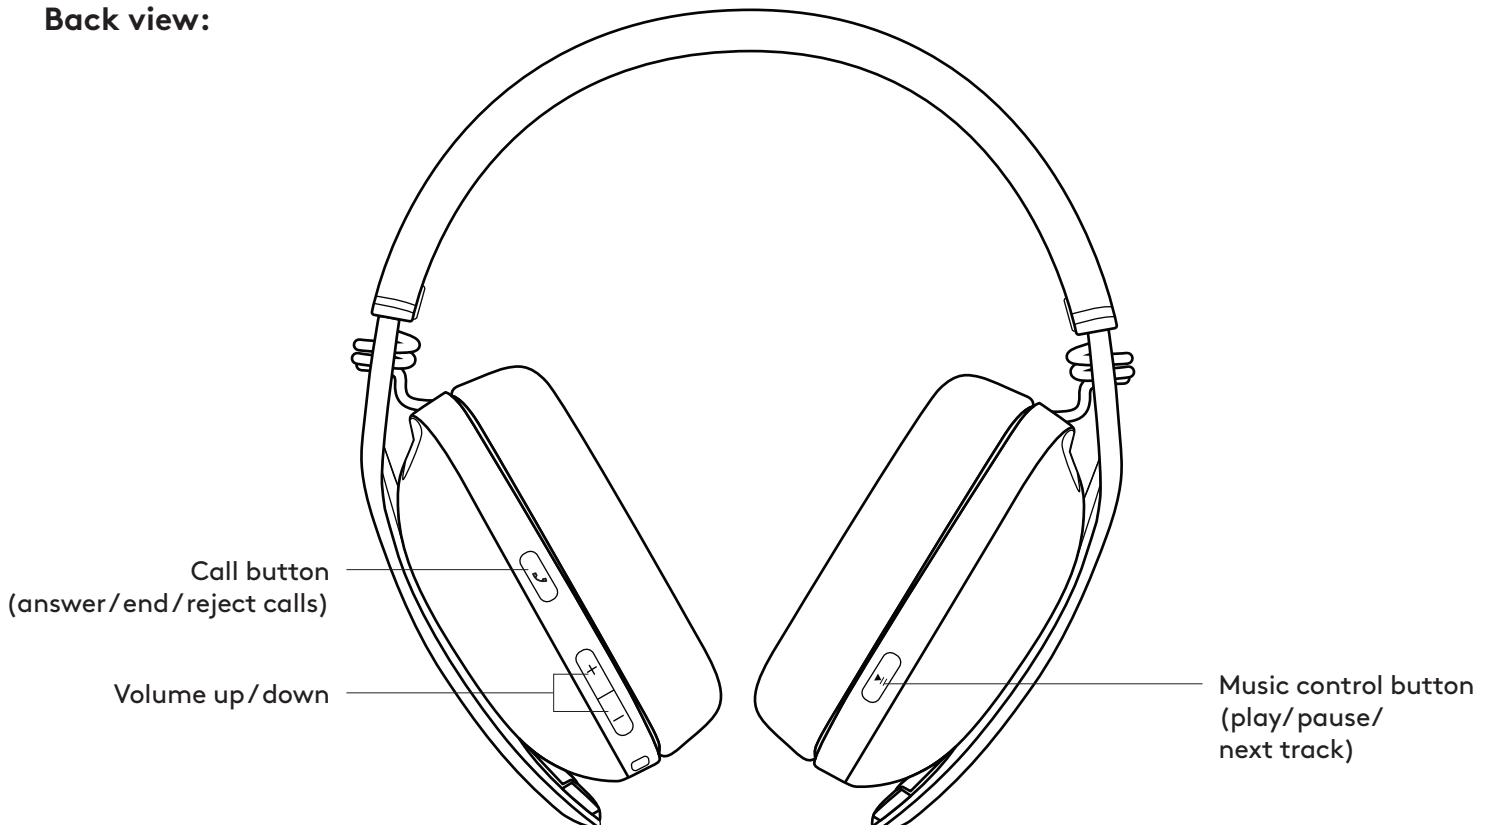

KNOW YOUR PRODUCT

Front view:

Back view: