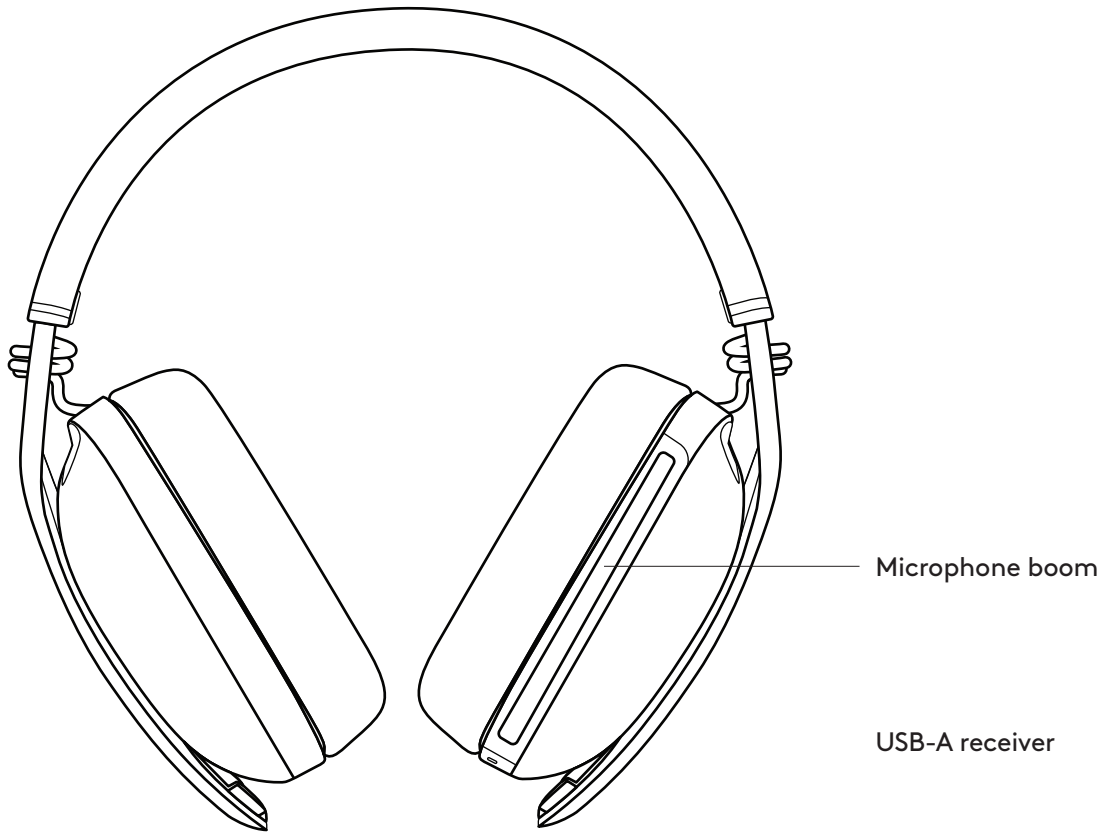

KNOW YOUR PRODUCT

Front view: