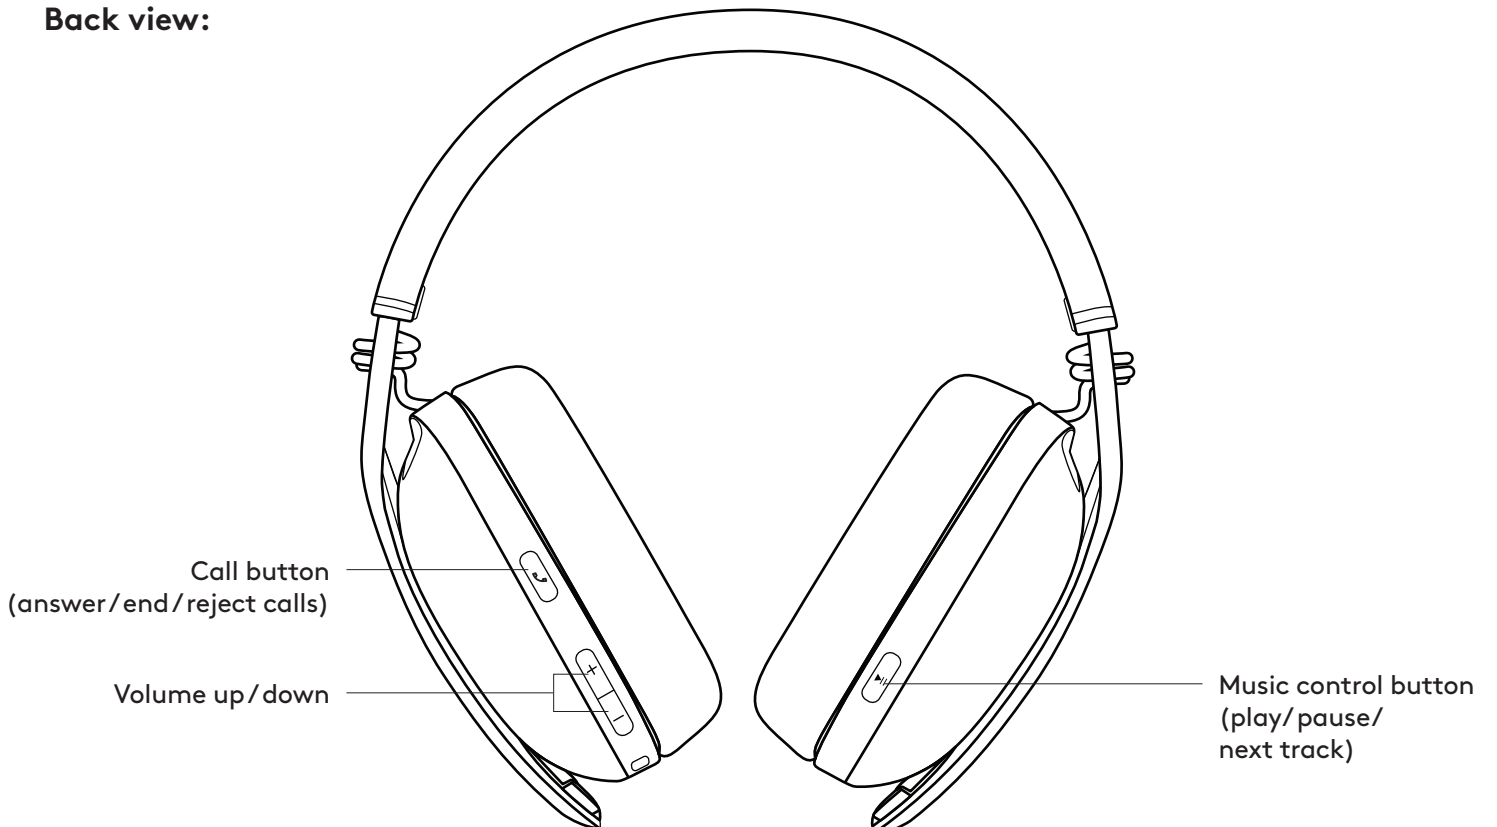

KNOW YOUR PRODUCT

Front view:

Back view: