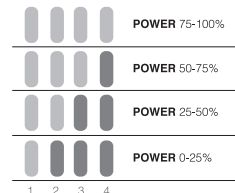

Manual
Gebruiksaanwijzing
Gebrauchsanweisung
Mode d'emploi
Bruksanvisning
Brugsvejledning
Käyttöopas
Uživatelská příručka
Používateľská príručka
Εγχειρίδιο χρήσης
مدد دسترس الم لي ل

XR101

#MOREENERGY

XTREME SERIES - Power your adventures

①

- 10.000mAh Li-Polymer / 38,5Wh
- 114x89x25mm
- 540g
- **Output:** 1x USB-C PD 18W
  2x USB Quick Charge 3.0 18W
- **Input:** USB-C PD 18W
- **Total output:** 18W single output / 15,5W shared
- Water-resistant (IP65), Built-in flashlight (100 Lumen), USB to USB-C cable, manual

②

③

④

⑤

⑥

FLASHLIGHT
100LM

LED POWER
INDICATORS

CHARGING INDICATION:
Press button 1x

FLASHLIGHT ON:
Long click (3 seconds) on button

FLASHLIGHT OFF:
Click twice on button

LIGHT ON LIGHT OFF

⑦

XTREME SERIES - Power your adventures