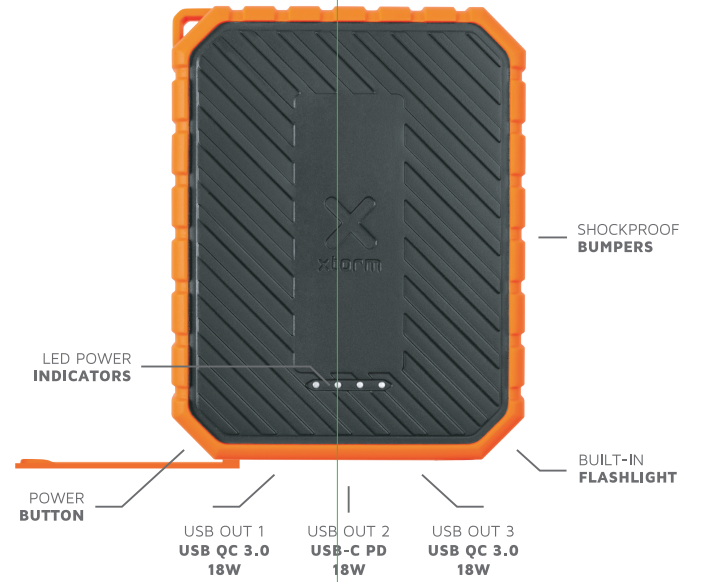

XR101

#MOREENERGY

XTREME SERIES - Power your adventures

①

- 10.000mAh Li-Polymer / 38,5Wh
- 114x89x25mm
- 540g
- Output:** 1x USB-C PD 18W  
2x USB Quick Charge 3.0 18W
- Input:** USB-C PD 18W
- Total output:** 18W single output / 15,5W shared
- Water-resistant (IP65), Built-in flashlight (100 Lumen), USB to USB-C cable, manual

②

③

④

⑤

⑥

FLASHLIGHT  
100LM

LED POWER  
INDICATORS

**CHARGING INDICATION:**  
Press button 1x