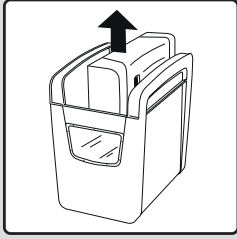

INSTRUCTIONS FOR USE

LEITZ SHREDDERS

IQ Slim Home Office P4

IQ Slim Office S P4

EN 4	DE 8	FR 12	IT 16	ES 20	PT 24	NL 28
DA 32	NO 36	SV 40	FI 44	ET 48	LV 52	LT 56
PL 60	UK 64	RU 68	KK 72	CS 76	SK 80	HU 84
RO 88	GR 92	TR 96	AR 100			

Specifications

Model	IQ Slim Home Office P4 / IQ Slim Office S P4
Cut level	P-4 (4x32mm)
Sheet Capacity	10 sheets (80 gsm)
Run Time	3 mins on / 6 mins off
Bin Size	23 litres
Volts / Hz	220-240V AC 50/60Hz
Amperage	1.5A / 1.5A