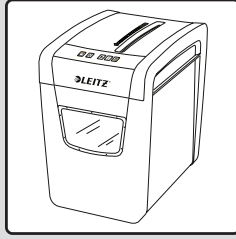

INSTRUCTIONS FOR USE

LEITZ SHREDDERS

IQ Slim Home Office P4

IQ Slim Office S P4

EN 4	DE 8	FR 12	IT 16	ES 20	PT 24	NL 28
DA 32	NO 36	SV 40	FI 44	ET 48	LV 52	LT 56
PL 60	UK 64	RU 68	KK 72	CS 76	SK 80	HU 84
RO 88	GR 92	TR 96	AR 100			

Specifications

Model	IQ Slim Home Office P4 / IQ Slim Office S P4
Cut level	P-4 (4x32mm)
Sheet Capacity	10 sheets (80 gsm)
Run Time	3 mins on / 6 mins off
Bin Size	23 litres
Volts / Hz	220-240V AC 50/60Hz
Amperage	1.5A / 1.5A