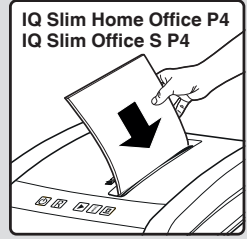

Specifications

Model	IQ Slim Home Office P4 / IQ Slim Office S P4
Cut level	P-4 (4x32mm)
Sheet Capacity	10 sheets (80 gsm)
Run Time	3 mins on / 6 mins off
Bin Size	23 litres
Volts / Hz	220-240V AC 50/60Hz
Amperage	1.5A / 1.5A