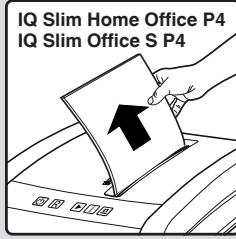

Specifications

Model	IQ Slim Home Office P4 / IQ Slim Office S P4
Cut level	P-4 (4x32mm)
Sheet Capacity	10 sheets (80 gsm)
Run Time	3 mins on / 6 mins off
Bin Size	23 litres
Volts / Hz	220-240V AC 50/60Hz
Amperage	1.5A / 1.5A