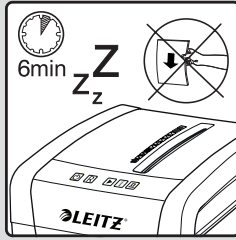

INSTRUCTIONS FOR USE

LEITZ SHREDDERS

IQ Slim Home Office P4

IQ Slim Office S P4

EN 4	DE 8	FR 12	IT 16	ES 20	PT 24	NL 28
DA 32	NO 36	SV 40	FI 44	ET 48	LV 52	LT 56
PL 60	UK 64	RU 68	KK 72	CS 76	SK 80	HU 84
RO 88	GR 92	TR 96	AR 100			

Specifications

Model	IQ Slim Home Office P4 / IQ Slim Office S P4
Cut level	P-4 (4x32mm)
Sheet Capacity	10 sheets (80 gsm)
Run Time	3 mins on / 6 mins off
Bin Size	23 litres
Volts / Hz	220-240V AC 50/60Hz
Amperage	1.5A / 1.5A