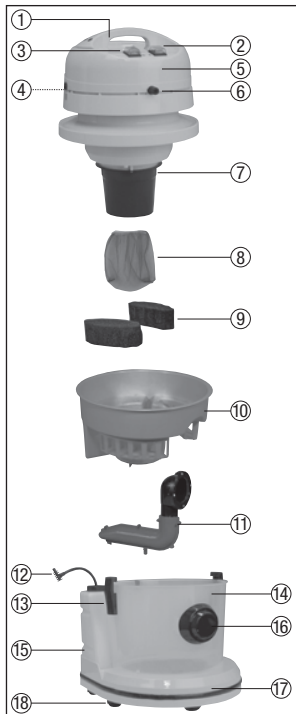

ROVUS®

ROVUS PHANTOM WET&DRY VACUUM

MODEL NO.: ROBOTIX CC 6300

TYPE: W11-12

USER MANUAL

EN	4	LV	47
AL	9	ME	50
BG	12	MK	53
BIH	17	PL	57
CZ	21	RO	61
EE	25	RS	64
HR	28	RU	68
HU	33	SI	72
KS	36	SK	76
KZ	40	UA	79
LT	43		

Picture 1

Picture 2

Picture 3

Picture 4

Picture 5

Picture 6

Picture 7

Picture 8