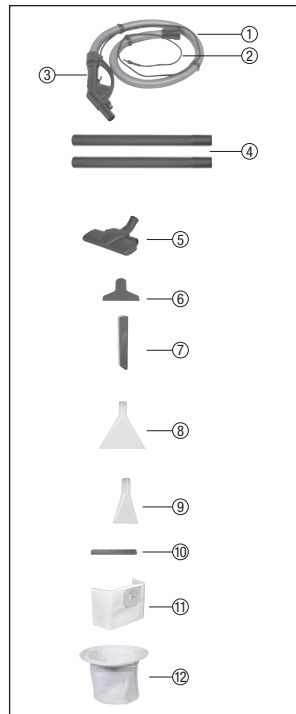

ROVUS®

ROVUS PHANTOM WET&DRY VACUUM

MODEL NO.: ROBOTIX CC 6300

TYPE: W11-12

USER MANUAL

EN	4	LV	47
AL	9	ME	50
BG	12	MK	53
BIH	17	PL	57
CZ	21	RO	61
EE	25	RS	64
HR	28	RU	68
HU	33	SI	72
KS	36	SK	76
KZ	40	UA	79
LT	43		

Picture 1

Picture 2

Picture 3

Picture 4

Picture 5

Picture 6

Picture 7

Picture 8