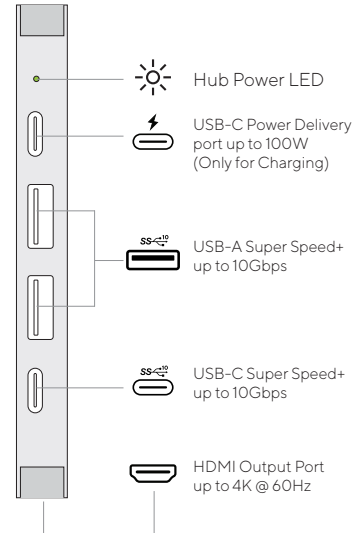

5 in 1 Pro Multiport Hub

Model #: LQ48014

Product Manual

Package Contents
USB-C Pro Multiport Hub x1,
User Manual x1

www.LINQbyELEMENTS.dk

Thank you for purchasing our
5 in 1 **Pro Multiport Hub**.

Please read this user manual
carefully and keep it in a safe place
for future reference. If you need
any assistance, please contact our
support team with your product
model number and order number of
relevant sales channel.

Product Specifications

HDMI 4K @ 60Hz

Up to 4k UHD (3840 x 2160@
60Hz), supports 1440p / 1080p
/ 720p / 480p / 360p

USB-A Super Speed+

Super Speed USB-A 3.2 Gen 2,
Max data transfer speed 10Gbps
Power Supply up to 4.5W Max.

USB-C Super Speed+

Super Speed USB-C 3.2 Gen 2,
Max data transfer speed 10Gbps
Power Supply up to 4.5W Max
(Only for Data Transfer)

USB-C PD Port

Charging up to 100W of Power
Delivery 3.0 (Only for laptop
charging)

USB-C Connector

Compatible with Thunderbolt 3,
Make sure that the host USB-C
port on your device complies
with the USB3.0/3.1/3.2
Specification

System Requirements:

Laptop with an available USB-C
Port Windows 7/8/10, MacOSX
v10.0 or above operating systems,
USB 3.0/3.1/3.2

Plug and play:

Yes

Overview