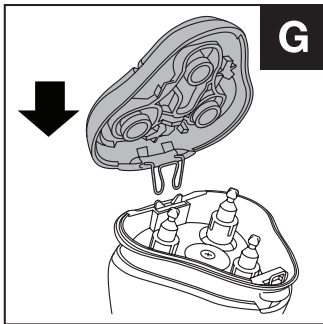

# REMINGTON®

EST. NEW YORK 1937

**Style Series Rotary Shaver  
R3600**