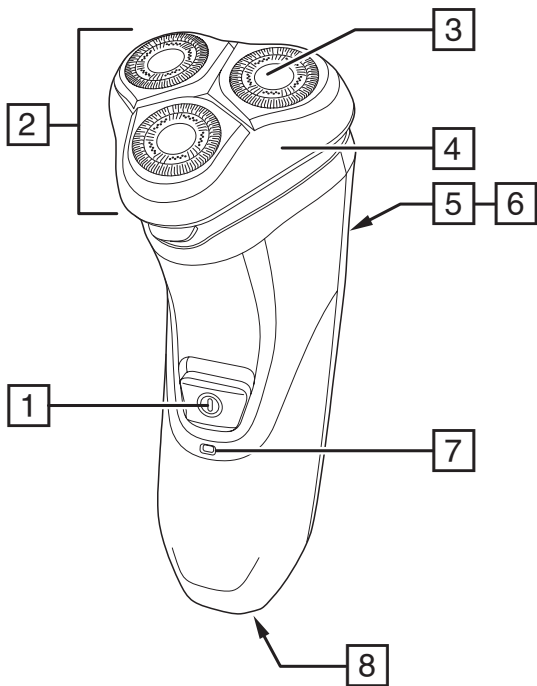

# REMINGTON®

EST. NEW YORK 1937

**Style Series Rotary Shaver  
R3600**