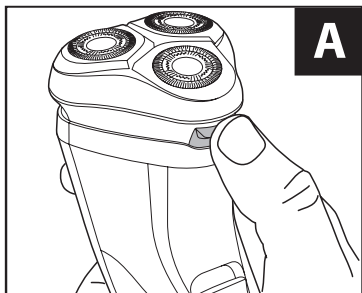

# REMINGTON®

EST. NEW YORK 1937

**Style Series Rotary Shaver  
R3600**