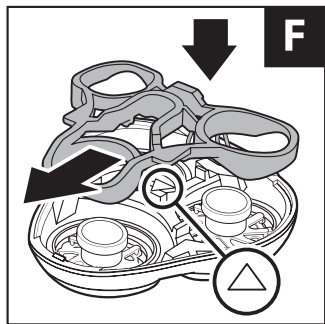

# REMINGTON®

EST. NEW YORK 1937

**Style Series Rotary Shaver  
R3600**