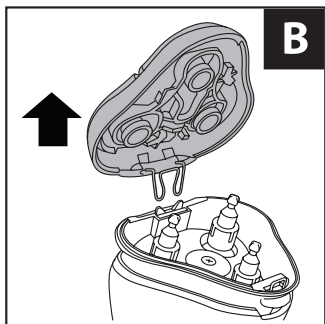

# REMINGTON®

EST. NEW YORK 1937

**Style Series Rotary Shaver  
R3600**