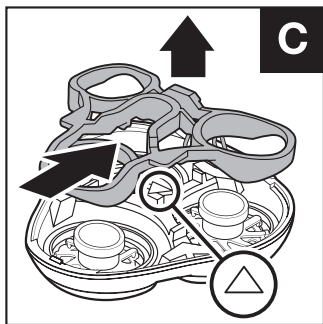

# REMINGTON®

EST. NEW YORK 1937

**Style Series Rotary Shaver  
R3600**