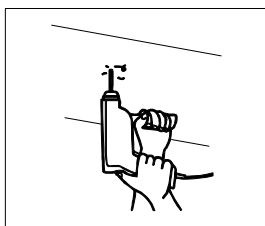

1

2

3

4

5

6

7

8

9

10

11

12

13

Upozornění:
**Ujistěte se, že kabely jsou správně zapojené
než zapnete jistič!**

**Před jakoukoli manipulací s ventilátorem
vypněte jistič!**