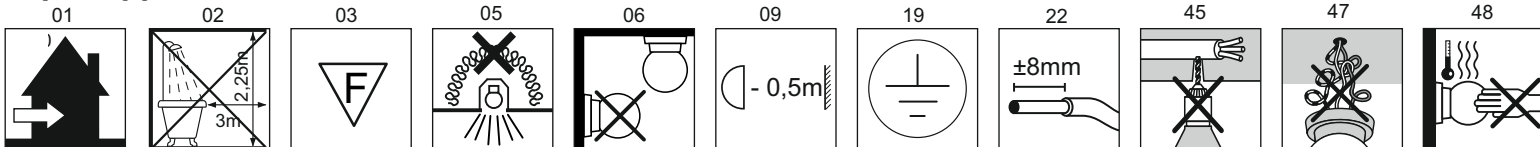

immax

neo

intelligent friendly light

Immax NEO VENTO uživatelský manuál

Výrobce/ Dovozce:
IMMAX, Pohoří 703, 742 85 Vřesina, EU