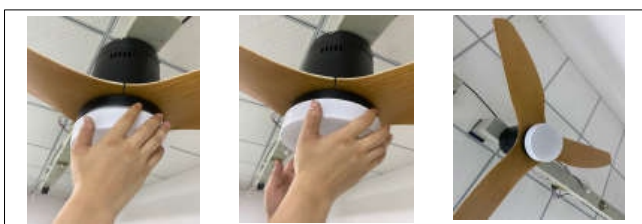

1

2

3

4

5

6

7

8

9

10

11

12

13

Upozornění:
**Ujistěte se, že kabely jsou správně zapojené
než zapnete jistič!**

**Před jakoukoli manipulací s ventilátorem
vypněte jistič!**