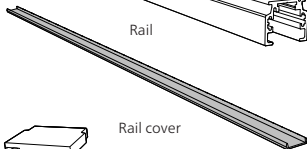

Power supply unit wall

Connector | Corner external

Connector | Corner internal

Connector | Straight

Rail

Rail cover

End-cap

5x25