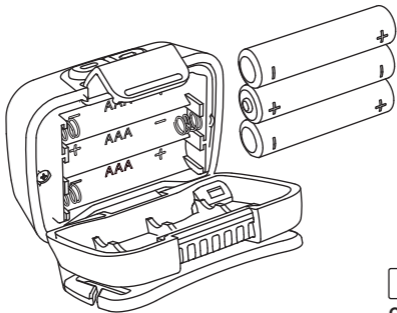

Compatible