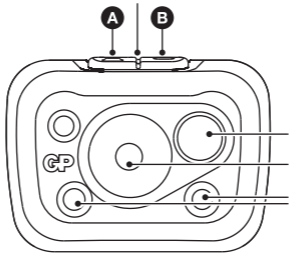

***DISCOVERY***

**CHW54**

**Tough Motion Sensor Work Headlamp**

**Quick Start Guide**

**GP**

Motion Sensor  
LED Indicator

A B

Flood Light