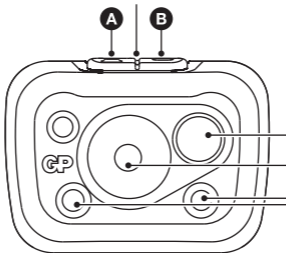

DISCOVERY

CHW54

Tough Motion Sensor Work Headlamp

Quick Start Guide

GP

Motion Sensor
LED Indicator

A B

Flood Light