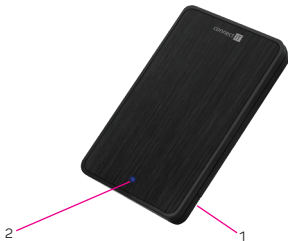

Before putting this product into operation, please read carefully all the instructions, even if you are already familiar with using similar products. Use the product only as described in this manual. Keep this manual in case you need it for future reference.

The electronic version of this user manual can be downloaded on the website www.connectit-europe.com.

We recommend keeping the original packaging of the product, invoice and warranty certificate at least for the time the warranty is valid. When shipping the product, we recommend using the original packaging that the product was delivered in that will provide the best protection for it from being damaged during transport.

1 Specifications

- Input interface SuperSpeed Micro-USB 3.0
- Transfer speed 5Gbps (Max)
- Interface for SATA drives
- Support for 2.5" HDD and SSD
- Compatible with s HDD/SSD height of 7mm and 9.5mm
- Operating temperature -40 up to +65°C
- Operating humidity 8% up to 90% RH (non-condensing)
- Storage humidity 5% up to 95% RH (non-condensing)

2 Overview

1. Micro-USB 3.0 port (input/output)
2. LED indicator

3 Installation

System requirements: Windows 7/8/10, Mac OS X 10.x and up, Linux with kernel 2.6.x and up

4 Package contents

- External Enclosure Case for HDD/SSD
- User guide

5 Safety instructions

- Use the cable included in the packaging with the External Enclosure Case.
- Do not submerge the External Enclosure Case into water or any other liquids.
- Handle the External Enclosure Case with caution. Shocks, vibrations or fall from a low height can cause damage to the External Enclosure Case or the inserted drive.
- Do not interfere with the electronics or the construction of the External Enclosure Case and do not make any modification. Risk of injury!
- Keep away from children.