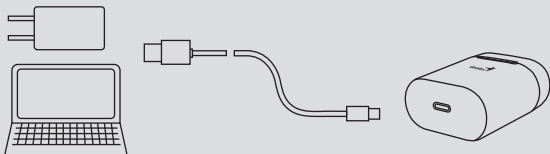

Product Overview