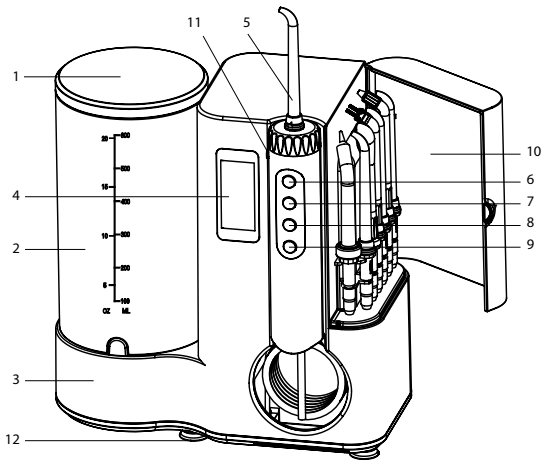

HR - UPUTE ZA UPOTREBU

EN - USER MANUAL

BOX CONTENTS

- TrueLife AquaFloss Station O300 Ozone
- 3x Standard nozzles, 1x Dental Plaque nozzle, 1x Orthodontic nozzle, 1x Periodontal nozzle
- Battery cover opener
- 1x AAA battery
- Manual and safety instructions

PRODUCT DESCRIPTION

1. Water reservoir cover
2. Water reservoir
3. Base
4. Display
5. Nozzle
6. Power button

7. Increase power button
8. Decrease power button
9. Oxidation on/off button
10. Storage compartment door
11. Nozzle release button
12. Rubber suction cups