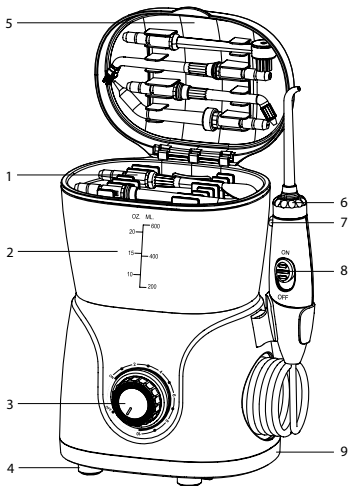

HR - UPUTE ZA UPOTREBU

EN - USER MANUAL

BOX CONTENTS

- TrueLife AquaFloss Station S600
- 3x Standard nozzle, 1x Dental Plaque nozzle, 1x Orthodontic nozzle, 1x Periodontal nozzle
- Manual and safety instructions

PRODUCT DESCRIPTION

- 1. Nozzle storage compartment
- 2. Water reservoir
- 3. Control knob
- 4. Rubber suction cups
- 5. Storage compartment lid

- 6. Swivel attachment
- 7. Nozzle release button
- 8. Power button
- 9. Base