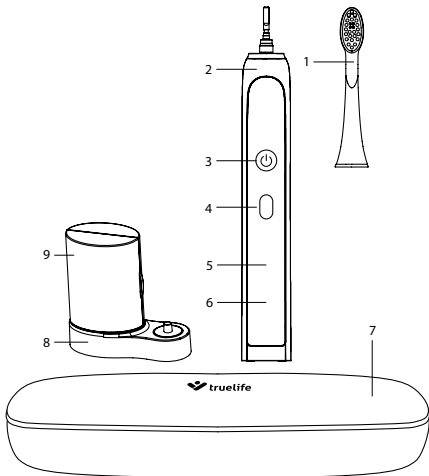

HR - UPUTE ZA UPOTREBU

EN - USER MANUAL

BOX CONTENTS

- Brush body
- 1x Standard head, 1x Sensitive head,
1x Whiten head
- Charging base
- Adapter
- Travel case
- Manual and safety instructions

PRODUCT DESCRIPTION

1. Replaceable sonic toothbrush head
2. Sonic toothbrush handle
3. Power and mode select button
4. Intensity button
5. Mode indicator
6. Charging indicator
7. Travel case
8. Charging base
9. UV sterilizer