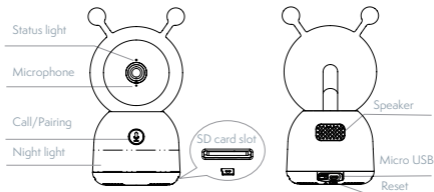

# TESLA SMART CAMERA BABY B200

## WHAT'S IN THE BOX

- Tesla Smart Camera Baby B200
- Power adapter
- Micro USB cable
- User manual
- Bracket
- Screws
- Reset pin

## DESCRIPTION

Power - DC 5V/1A	
Status light	<ul style="list-style-type: none"><li>- Blinking red light: connecting the network (fast)</li><li>- Solid blue light: camera is working correctly</li><li>- Solid red light: camera is malfunctional</li></ul>
Microphone	Capture sound for your video
SD card slot	Supports local SD card storage (Max.128 GB)
Call/Pairing	Press to make a call; press and hold to pair
Reset	Press and hold for 5 seconds to reset the camera (if you have modified settings, it will return to factory defaults)