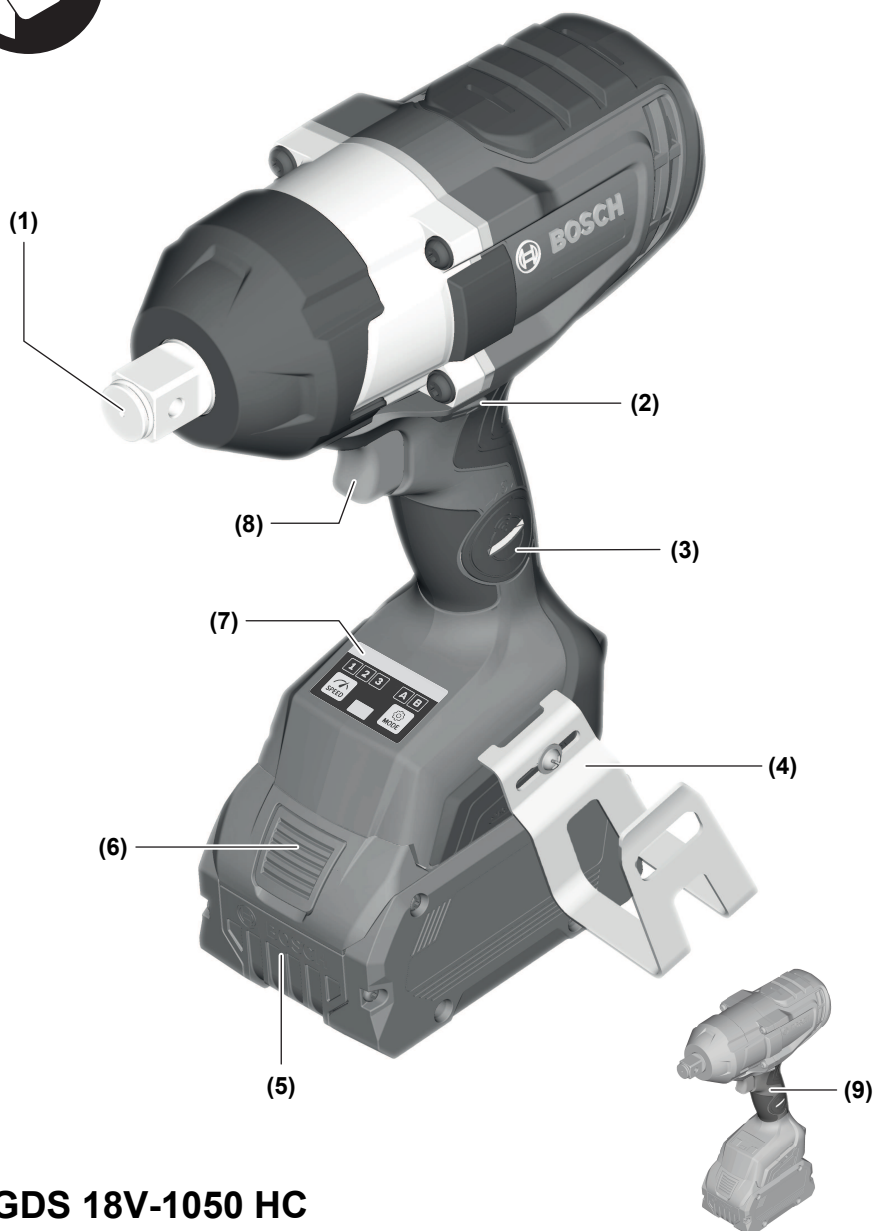

GDS 18V-1050 HC