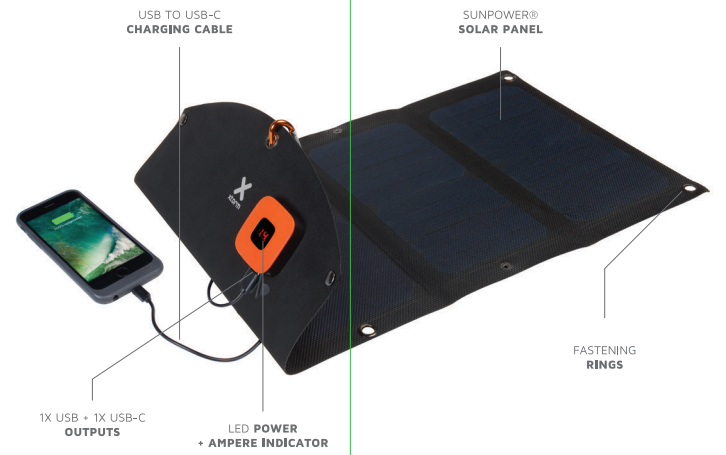

AP275U

#MOREENERGY

XTREME SERIES - Power your adventures

- 21 Watts - Sunpower® panel
- Folded:** 320x155x35mm
Unfolded: 630x320mm
- 425g
- Output:** 1x USB-C 5V/3A
1x USB-A 5V/2,4A
- Total output:** 5V/3A
- USB to USB-C cable, carabiner and manual

1X USB + 1X USB-C
OUTPUTS

LED POWER
+ AMPERE INDICATOR

USB TO USB-C
CHARGING CABLE

SUNPOWER®
SOLAR PANEL

FASTENING
RINGS

CARABINER

PRESS BUTTONS
FOR FOLDING PANEL

STORAGE POCKET
FOR E.G. DEVICES

POWER INDICATOR
DISPLAYS OUTPUT IN AMPERE

LED POWER
INDICATORS

POWER
BUTTON

Indication of charging the device to 100% in optimal sunlight + conditions.

XTREME SERIES - Power your adventures

Obsah je uzamčen