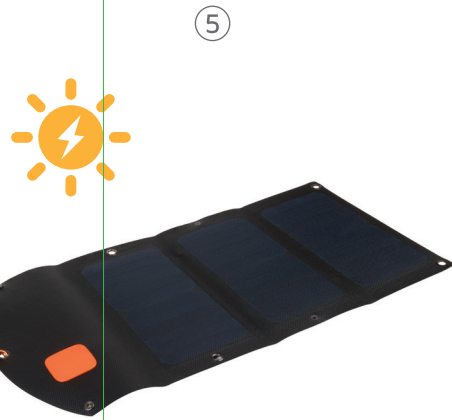

AP275U

#MOREENERGY

XTREME SERIES - Power your adventures

- 21 Watts - Sunpower® panel
- Folded:** 320x155x35mm
Unfolded: 630x320mm
- 425g
- Output:** 1x USB-C 5V/3A
1x USB-A 5V/2,4A
- Total output:** 5V/3A
- USB to USB-C cable, carabiner and manual

1X USB + 1X USB-C
OUTPUTS

LED POWER
+ AMPERE INDICATOR

USB TO USB-C
CHARGING CABLE

SUNPOWER®
SOLAR PANEL

FASTENING
RINGS

CARABINER

PRESS BUTTONS
FOR FOLDING PANEL

STORAGE POCKET
FOR E.G. DEVICES

POWER INDICATOR
DISPLAYS OUTPUT IN AMPERE

LED POWER
INDICATORS

POWER
BUTTON

Indication of charging the device to 100% in optimal sunlight + conditions.

XTREME SERIES - Power your adventures

Obsah je uzamčen