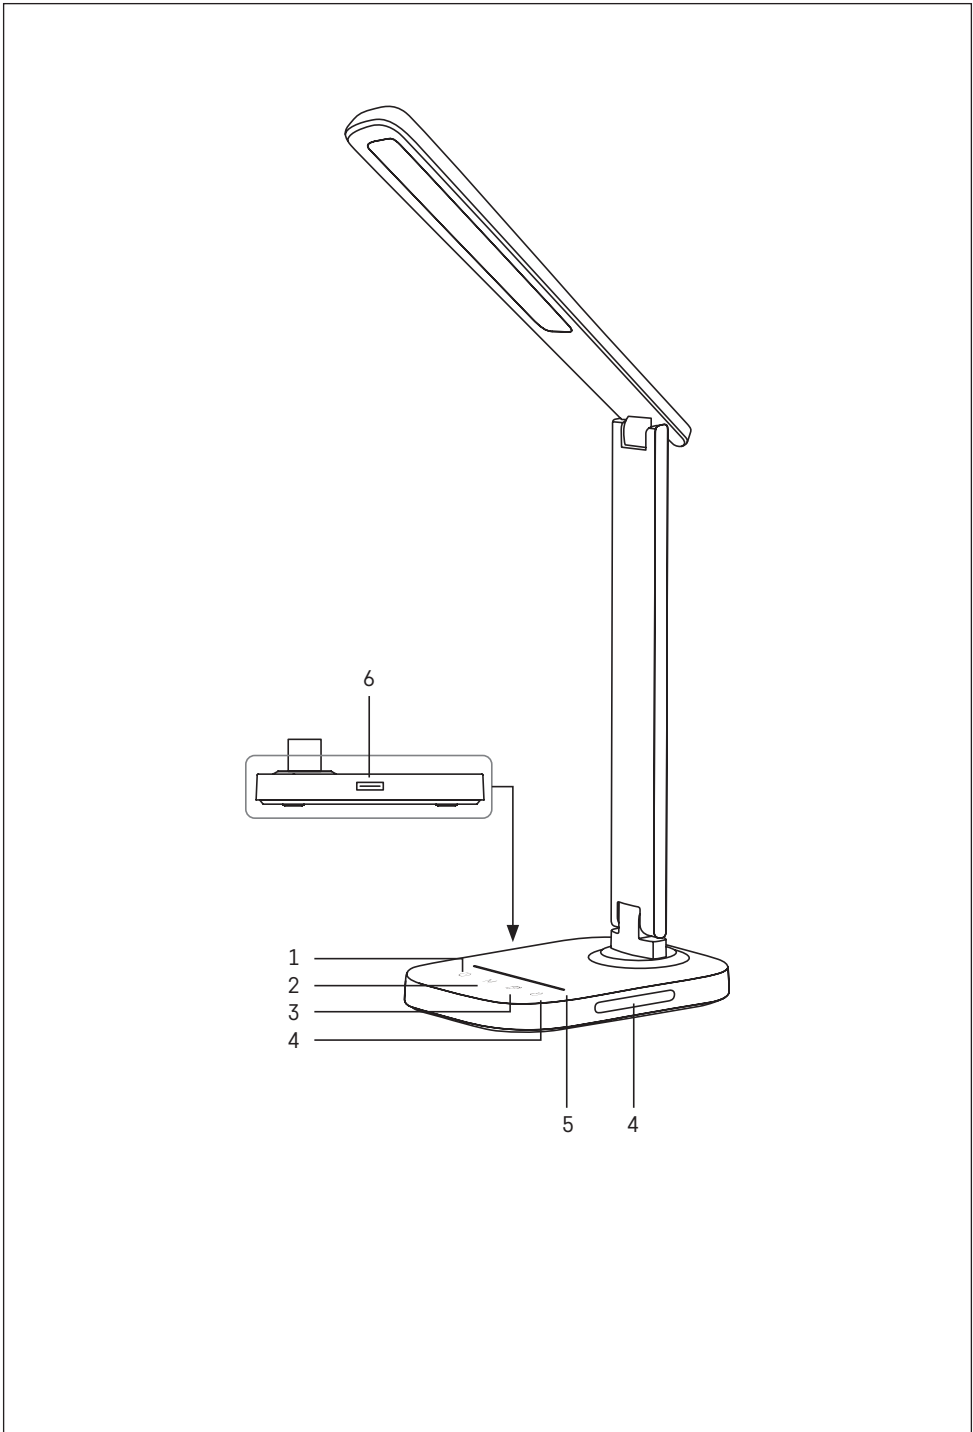

Z7618B

Z7618W

GB	LED Desk Lamp CARSON
CZ	LED stolní lampa CARSON
SK	LED stolná lampa CARSON
PL	Lampa biurkowa LED CARSON
HU	LED CARSON asztali lámpa
SI	LED namizna svetilka CARSON
RS HR BA ME	LED stolna lampa CARSON
DE	LED Tischlampe CARSON
UA	Світлодіодний настільний світильний CARSON
RO MD	LED lampă de masă CARSON
LT	LED stalinė lempa CARSON
LV	LED galda lampa CARSON
EE	LED laualamp CARSON
BG	LED настолна лампа CARSON

www.emos.eu

GB | LED Desk Lamp CARSON

Color – black (Z7618B), white (Z7618W)

Technical information:

Performance:	6 W	1. ON/OFF
IP code:	IP20	2. Light color change
Supply voltage:	100–240 V AC/50 Hz/12 V DC	3. Timer (1 hour)
Luminous flux:	400 lm	4. Nightlight
Chromaticity temperature:	2 700–6 600 K	5. Dimming
Length of lead cable:	150 cm	6. USB output
USB Output:	5 V/1 A	