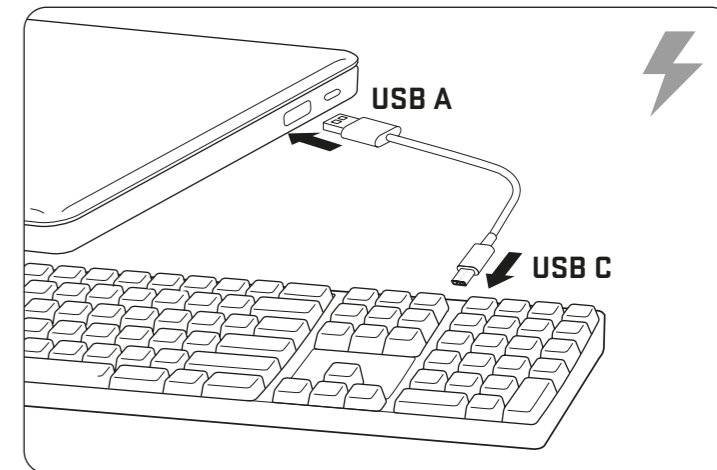

- EN 2.4G Wireless backlit keyboard SPLENDOR
- CZ Podsvícená 2,4G bezdrátová klávesnice SPLENDOR
- SK Podsvietená 2,4 G bezdrôtová klávesnica SPLENDOR
- PL Podświetlana klawiatura bezprzewodowa SPLENDOR 2.4G
- HU SPLENDOR háttérvilágítású 2,4G vezeték nélküli billentyűzet
- RS 2.4G bežična tastatura sa pozadinskim osvetljenjem SPLENDOR
- HR Bežična 2.4G tipkovnica s pozadinskim osvjetljenjem SPLENDOR
- EA SPLENDOR Ασύρματο πληκτρολόγιο 2.4G με οπίσθιο φωτισμό

Manufacturer: FAST CR, a.s.,
U Sanitatu 1621, 25101, Ricany, Czech Republic

Music

$F_n + F_1 = \text{Music}$	$F_n + F_7 = \text{Play/Pause}$
$F_n + F_2 = \text{Volume Down}$	$F_n + F_8 = \text{Stop}$
$F_n + F_3 = \text{Volume Up}$	$F_n + F_9 = \text{Home$
$F_n + F_4 = \text{Mute/Unmute}$	$F_n + F_{10} = \text{Mail}$
$F_n + F_5 = \text{Fast Rewind}$	$F_n + F_{11} = \text{Monitor$
$F_n + F_6 = \text{Fast Forward}$	$F_n + F_{12} = \text{Heart}$

Lighting

$F_n + \text{Scroll Lock} = \text{Light On/Off}$
$F_n + \text{Page Up} = \text{Light Brightness Up}$
$F_n + \text{Page Down} = \text{Light Brightness Down}$