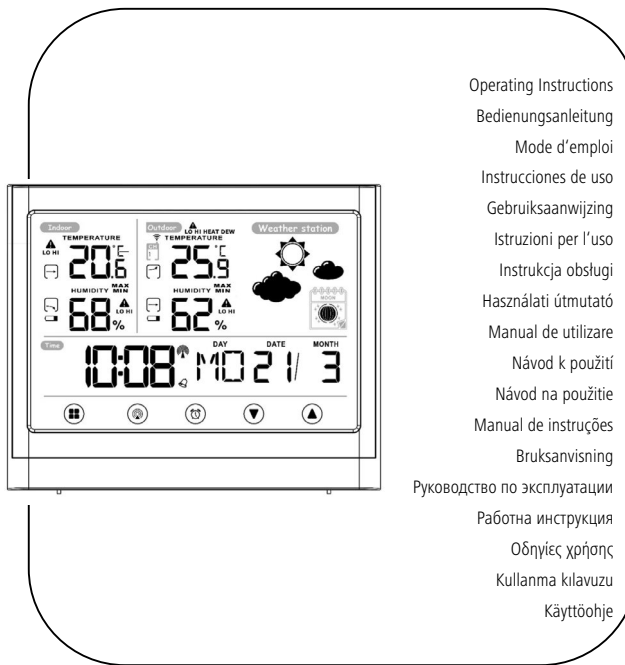

# hama

00  
186421

Weather Station

Full Touch

Wetterstation

Operating Instructions

Bedienungsanleitung

Mode d'emploi