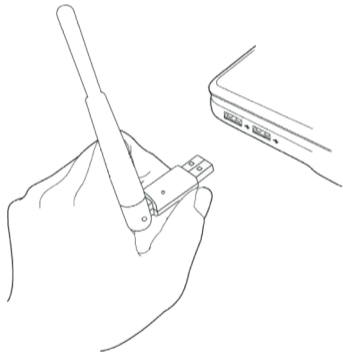

AC1200 MU-MIMO Wi-Fi USB Adapter

Quick Start Guide

1

eu.dlink.com/DWA-185

2

DWA-185

<https://eu.dlink.com/support>

<https://eu.dlink.com/DWA-185>