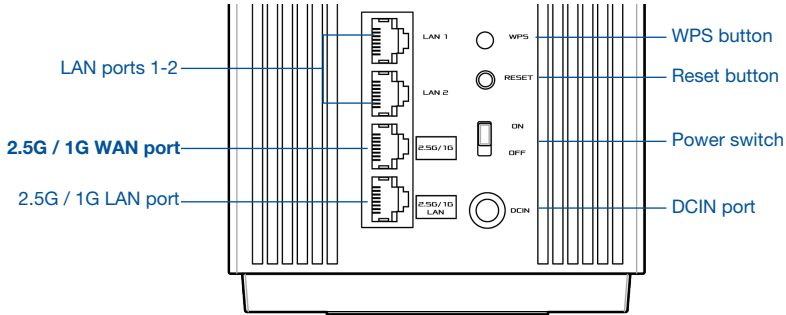

Hardware Explanations

- 1 Plug the adapter into the DCIN port, and press the power switch.
- 2 The power LED will light up when your hardware is ready.

Button and Port Explanations

2.5G / 1G WAN port

Connect your optical modem to this port with a network cable.

LAN ports 1-2

Connect your PC to a LAN port with a network cable.

2.5G / 1G LAN port

Connect your PC to a 2.5G / 1G LAN port with a network cable.

Specifications:

DC Power adapter	DC Output: +19V with max 2.37A current +19.5V with max 2.31A current		
Operating Temperature	0~40°C	Storage Temperature	0~70°C
Operating Humidity	50~90%	Storage Humidity	20~90%