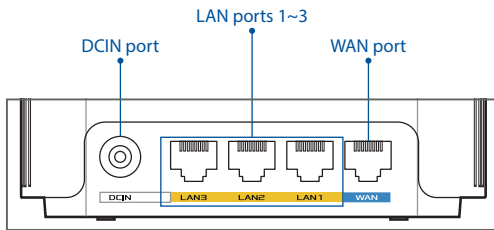

Hardware Explanations

- 1 Plug the adapter into the DCIN port.
- 2 The power LED will light up when your hardware is ready.

Button and Port Explanations

English

○ WAN port

Connect your modem to this port with a network cable.

○ LAN ports 1~3

Connect your PC to a LAN port with a network cable.

Specifications:

DC Power adapter	DC Output: +12V with max 2A current		
Operating Temperature	0~40°C	Storage	0~70°C
Operating Humidity	50~90%	Storage	20~90%