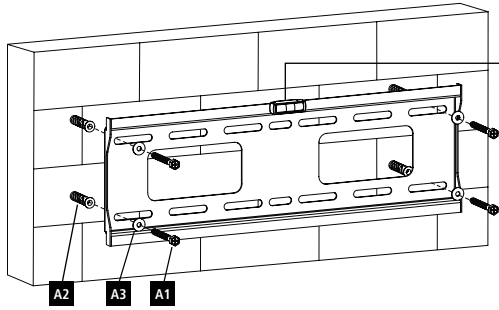

Required tools

Installation kit

	(A1) 6x55 (x4)		(C) M6x20 (x4)
	(A2) Ø10x50 (x4)		(D1) M8x12 (x4)
			(D2) M8x20 (x4)
	(A3) M6 (x4)		(D3) M8x30 (x4)
	(B1) M6/M8 (x4)		(D4) M8x45 (x4)
	(B2) Ø8x10 (x4)		(E1) M4x12 (x4)*
	(B3) Ø8x20 (x4)		(E2) M4x20 (x4)*
	(C1) M6x12 (x4)		(F) (x1)

* only included in 00118071

Flat TV backside / Flache TV-Rückseite

C1, D1, D4, E1 B1
 +

Curved TV backside / Gewölbte TV-Rückseite

C2, D2, D4, E2 B1 B2
 + +

D3, D4 B3
 +

Optional: Sicherheitsschloss (nicht enthalten)
Optionally: safety lock (not included)