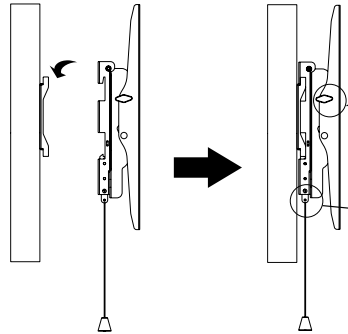

Required tools

Installation kit

	(A1) 6x55 (x4)		(C) M6x20 (x4)
	(A2) Ø10x50 (x4)		(D1) M8x12 (x4)
			(D2) M8x20 (x4)
	(A3) M6 (x4)		(D3) M8x30 (x4)
	(B1) M6/M8 (x4)		(D4) M8x45 (x4)
	(B2) Ø8x10 (x4)		(E1) M4x12 (x4)*
	(B3) Ø8x20 (x4)		(E2) M4x20 (x4)*
	(C1) M6x12 (x4)		(F) (x1)

* only included in 00118071

Flat TV backside / Flache TV-Rückseite

C1, D1, D4, E1 B1
 +

Curved TV backside / Gewölbte TV-Rückseite

C2, D2, D4, E2 B1 B2
 + +

D3, D4 B3
 +

Optional: Sicherheitsschloss (nicht enthalten)
Optionally: safety lock (not included)