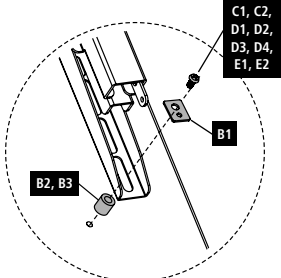

Required tools

Installation kit

	(A1) 6x55 (x4)		(C) M6x20 (x4)
	(A2) Ø10x50 (x4)		(D1) M8x12 (x4)
			(D2) M8x20 (x4)
	(A3) M6 (x4)		(D3) M8x30 (x4)
	(B1) M6/M8 (x4)		(D4) M8x45 (x4)
	(B2) Ø8x10 (x4)		(E1) M4x12 (x4)*
	(B3) Ø8x20 (x4)		(E2) M4x20 (x4)*
	(C1) M6x12 (x4)		(F) (x1)

* only included in 00118071

Flat TV backside / Flache TV-Rückseite

C1, D1, D4, E1 B1
 +

Curved TV backside / Gewölbte TV-Rückseite

C2, D2, D4, E2 B1 B2
 + +

D3, D4 B3
 +

Optional: Sicherheitsschloss (nicht enthalten)
Optionally: safety lock (not included)