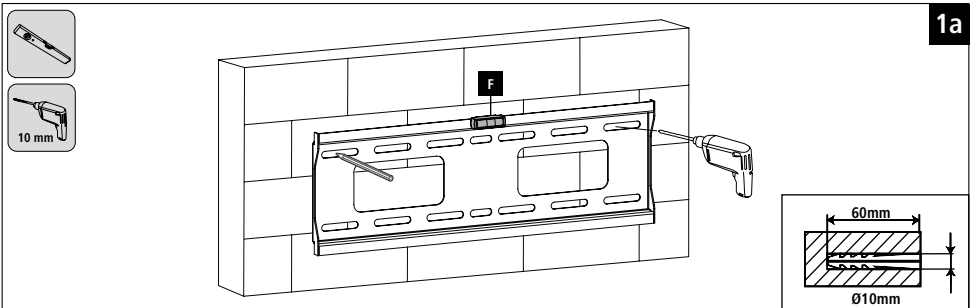

Required tools

Installation kit

	(A1) 6x55 (x4)		(C) M6x20 (x4)
	(A2) Ø10x50 (x4)		(D1) M8x12 (x4)
			(D2) M8x20 (x4)
	(A3) M6 (x4)		(D3) M8x30 (x4)
	(B1) M6/M8 (x4)		(D4) M8x45 (x4)
	(B2) Ø8x10 (x4)		(E1) M4x12 (x4)*
	(B3) Ø8x20 (x4)		(E2) M4x20 (x4)*
	(C1) M6x12 (x4)		(F) (x1)

* only included in 00118071

Flat TV backside / Flache TV-Rückseite

C1, D1, D4, E1 B1
 +

Curved TV backside / Gewölbte TV-Rückseite

C2, D2, D4, E2 B1 B2
 + +

D3, D4 B3
 +

Optional: Sicherheitsschloss (nicht enthalten)
Optionally: safety lock (not included)