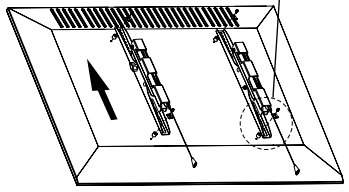

Required tools

Installation kit

	(A1) 6x55 (x4)		(C) M6x20 (x4)
	(A2) Ø10x50 (x4)		(D1) M8x12 (x4)
			(D2) M8x20 (x4)
	(A3) M6 (x4)		(D3) M8x30 (x4)
	(B1) M6/M8 (x4)		(D4) M8x45 (x4)
	(B2) Ø8x10 (x4)		(E1) M4x12 (x4)*
	(B3) Ø8x20 (x4)		(E2) M4x20 (x4)*
	(C1) M6x12 (x4)		(F) (x1)

* only included in 00118071

Flat TV backside / Flache TV-Rückseite

C1, D1, D4, E1 B1
 +

Curved TV backside / Gewölbte TV-Rückseite

C2, D2, D4, E2 B1 B2
 + +

D3, D4 B3
 +

Optional: Sicherheitsschloss (nicht enthalten)
Optionally: safety lock (not included)