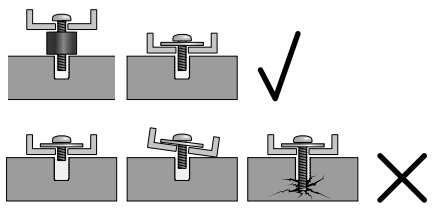

Required tools

Installation kit

	(A1) 6x55 (x4)		(C) M6x20 (x4)
	(A2) Ø10x50 (x4)		(D1) M8x12 (x4)
			(D2) M8x20 (x4)
	(A3) M6 (x4)		(D3) M8x30 (x4)
	(B1) M6/M8 (x4)		(D4) M8x45 (x4)
	(B2) Ø8x10 (x4)		(E1) M4x12 (x4)*
	(B3) Ø8x20 (x4)		(E2) M4x20 (x4)*
	(C1) M6x12 (x4)		(F) (x1)

* only included in 00118071

Flat TV backside / Flache TV-Rückseite

C1, D1, D4, E1 B1
 +

Curved TV backside / Gewölbte TV-Rückseite

C2, D2, D4, E2 B1 B2
 + +

D3, D4 B3
 +

Optional: Sicherheitsschloss (nicht enthalten)
Optionally: safety lock (not included)