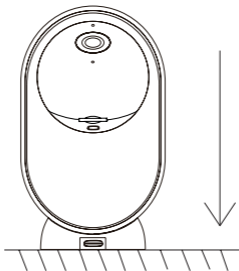

Power - DC 5V/1A	
Status light	- Blinking red light: connecting the network (fast)
	- Solid blue light: camera is working correctly
	- Solid red light: camera is malfunctional
Microphone	Capture sound for your video
SD card slot	Supports local SD card storage (Max.128 GB)
Reset	Press and hold for 5 seconds to reset the camera (if you have modified settings, it will return to factory defaults)

INSTALLATION

Place the camera on a flat surface.