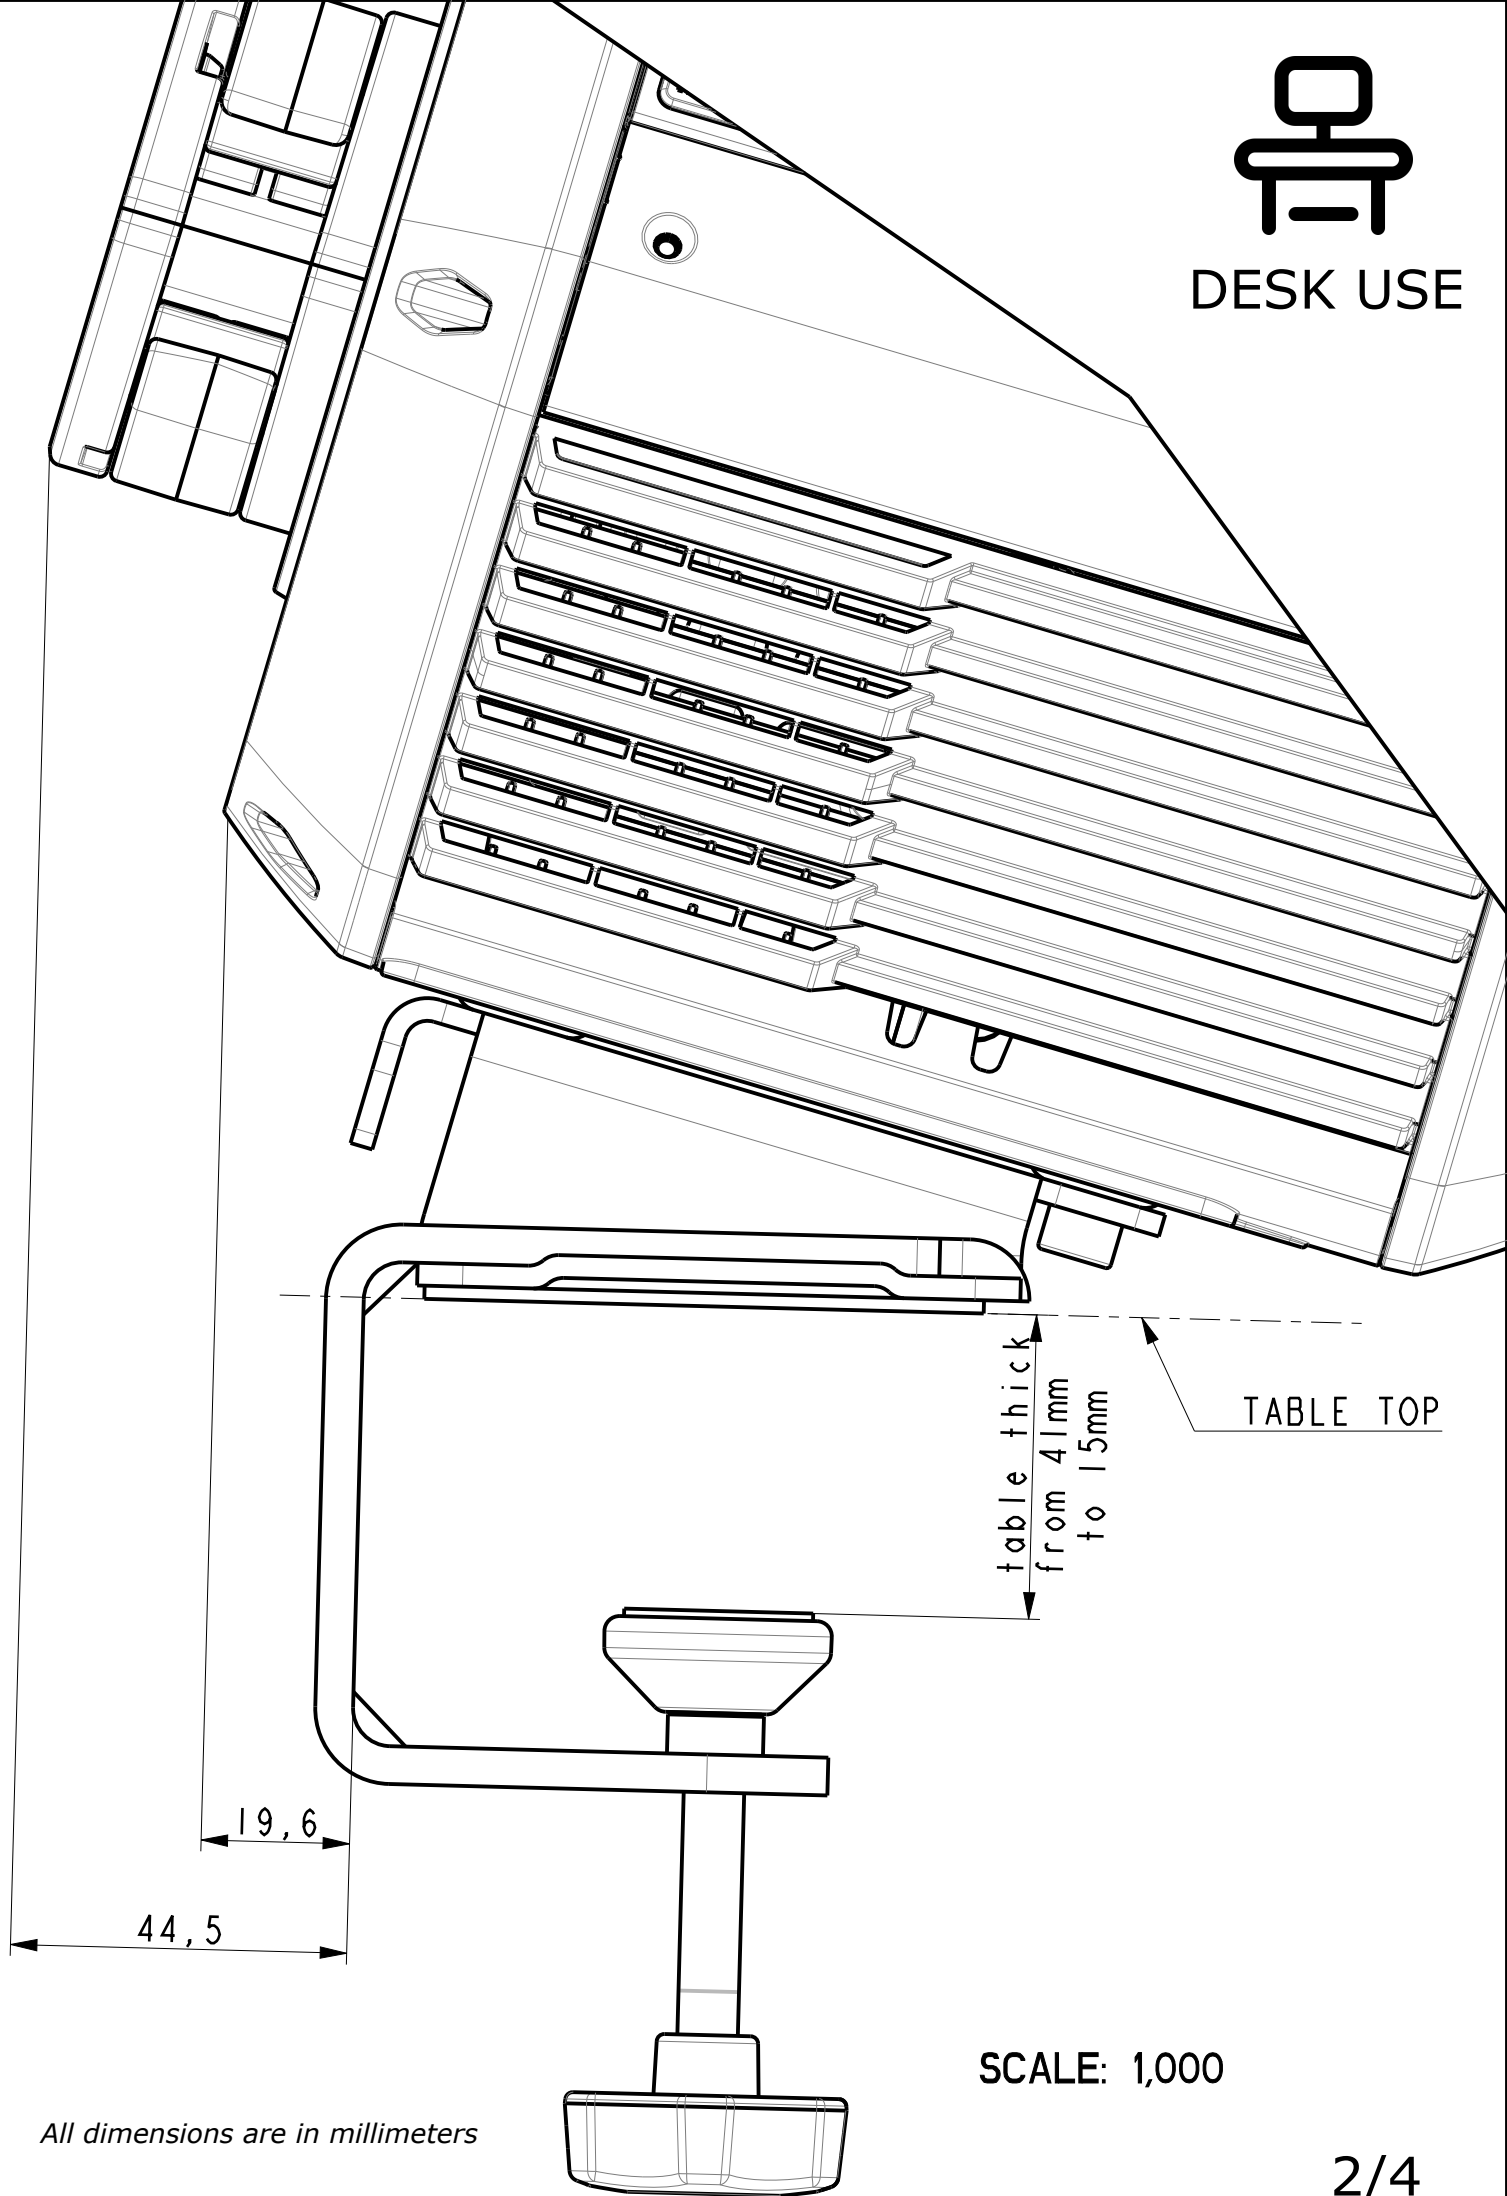

Desk
Mounting
kit*

DESK USE

SCALE 0,500

All dimensions are in millimeters

*Add-on available on our webshop

DESK USE

T818

Desk
Mounting
kit*

COCKPIT
USE

SCALE 0,500

SCALE 1,000

135

3/4

All dimensions are in millimeters

*Add-on available on our webshop

Obsah je uzamčen