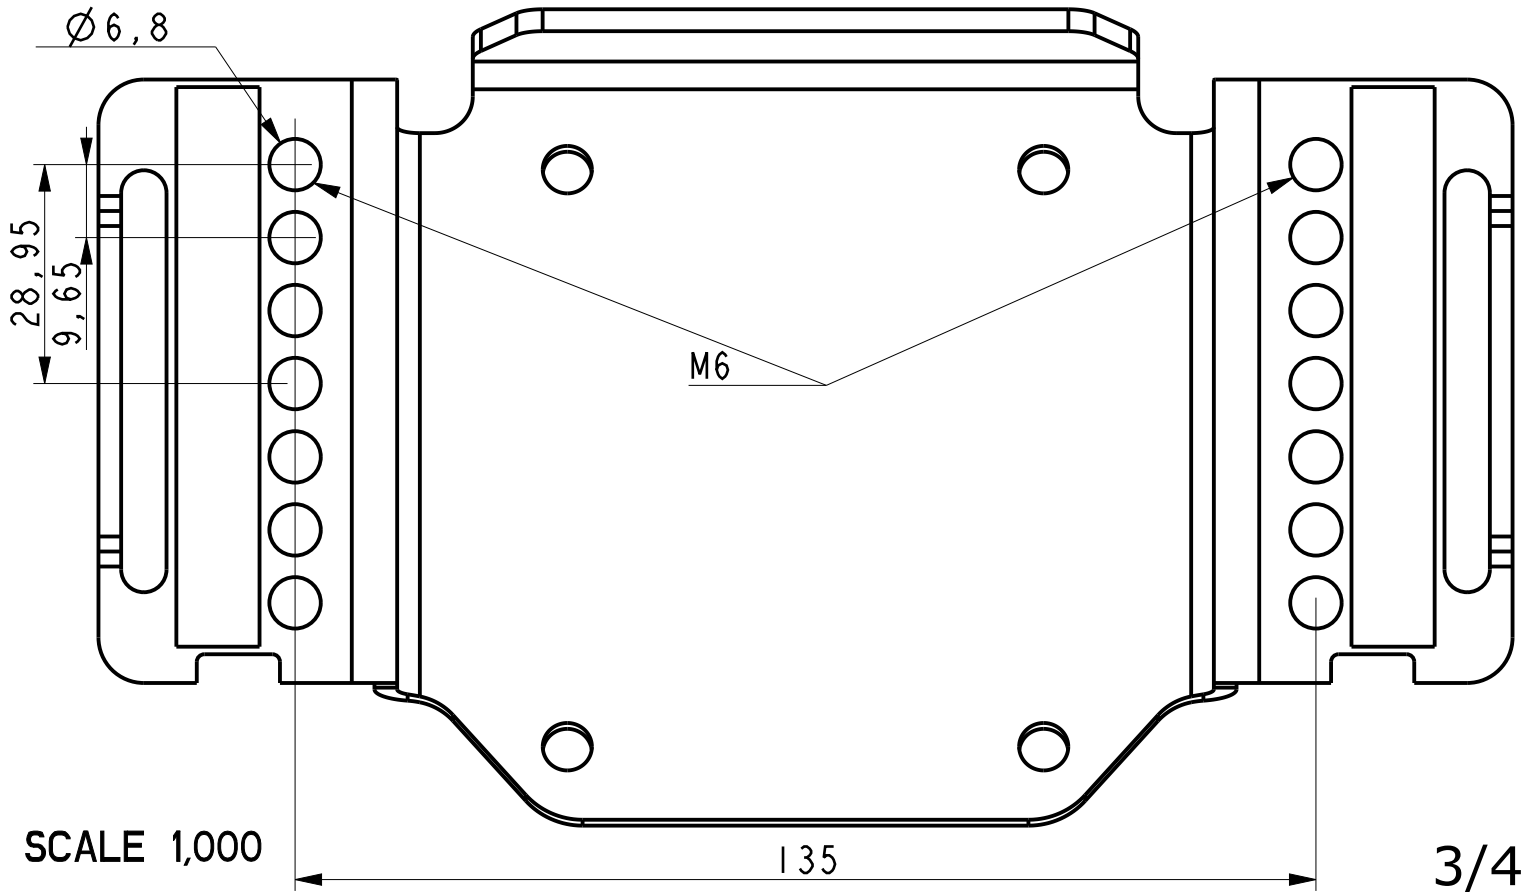

Desk
Mounting
kit*

DESK USE

SCALE 0,500

All dimensions are in millimeters

*Add-on available on our webshop

DESK USE

T818

Desk
Mounting
kit*

COCKPIT
USE

SCALE 0,500

SCALE 1,000

135

3/4

All dimensions are in millimeters

*Add-on available on our webshop

Obsah je uzamčen