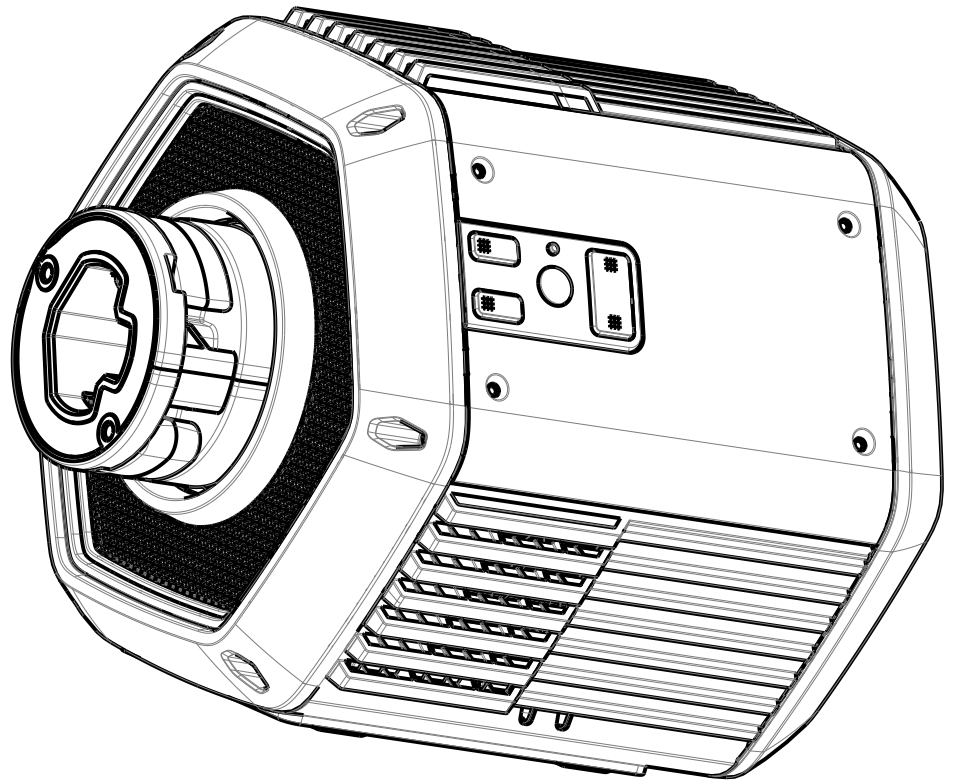

Desk
Mounting
kit*

DESK USE

SCALE 0,500

All dimensions are in millimeters

*Add-on available on our webshop

DESK USE

T818

Desk
Mounting
kit*