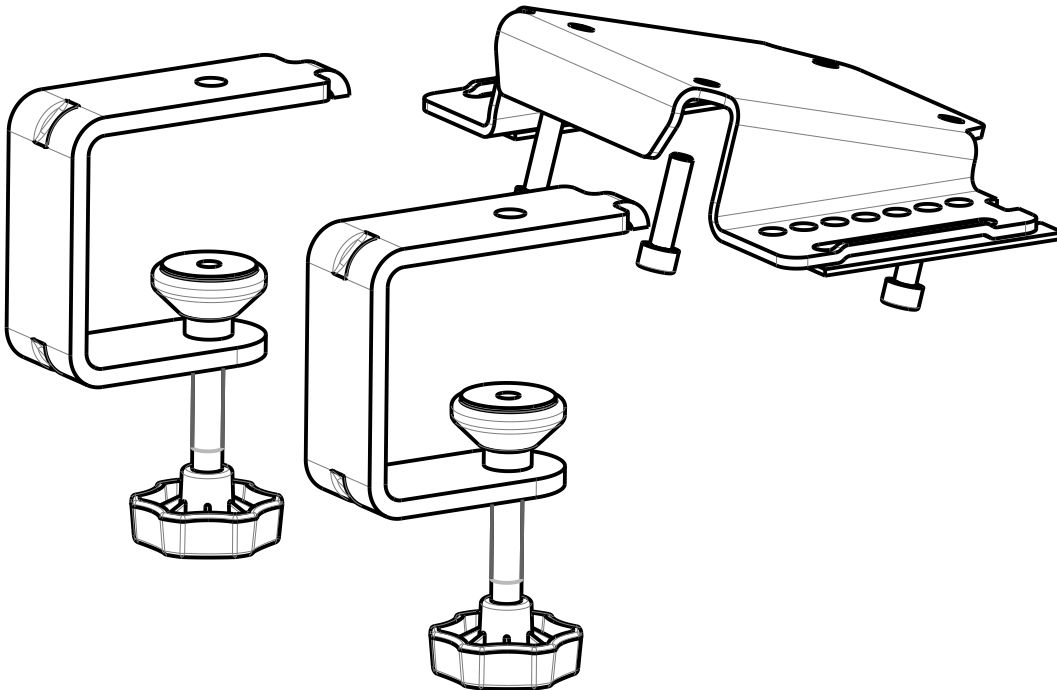

Desk
Mounting
kit*

DESK USE

SCALE 0,500

All dimensions are in millimeters

*Add-on available on our webshop

DESK USE

T818

Desk
Mounting
kit*

COCKPIT
USE

SCALE 0,500

SCALE 1,000

135

3/4

All dimensions are in millimeters

*Add-on available on our webshop

Obsah je uzamčen