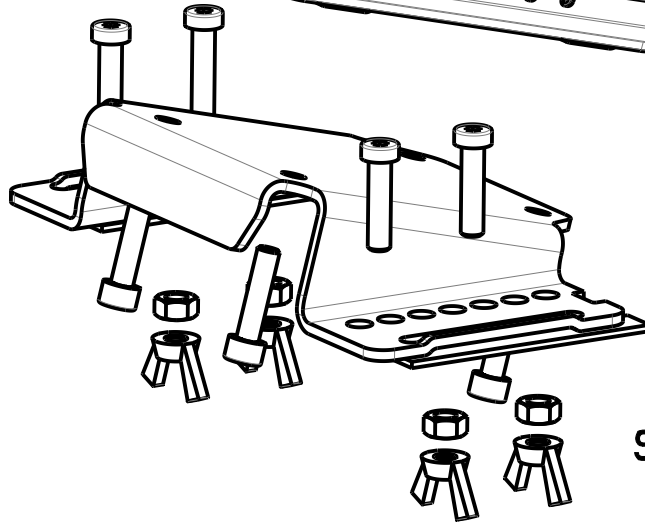

T818

Desk
Mounting
kit*

COCKPIT
USE

SCALE 0,500