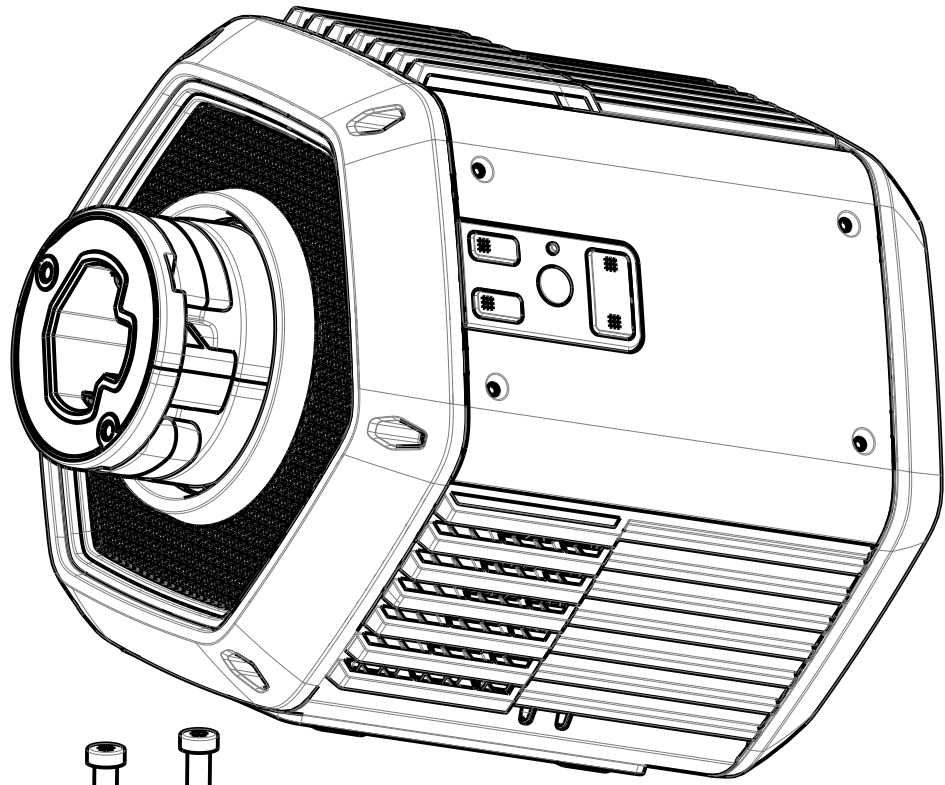

T818

Desk
Mounting
kit*

COCKPIT
USE

SCALE 0,500