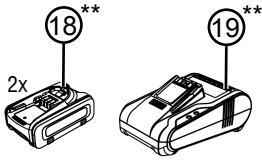

01 easy

*: depending on the model.

**: depending on the scope of delivery.