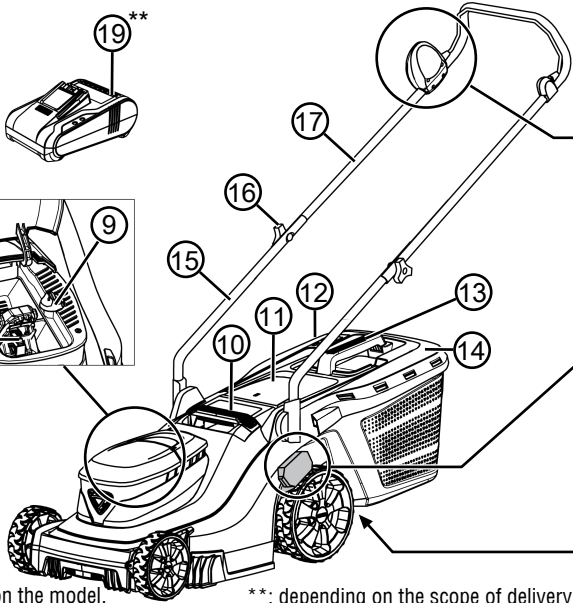

01 easy

*: depending on the model.

**: depending on the scope of delivery.