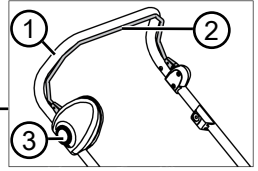

01 easy

*: depending on the model.

**: depending on the scope of delivery.