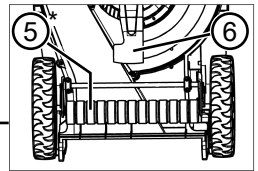

01 easy

*: depending on the model.

**: depending on the scope of delivery.