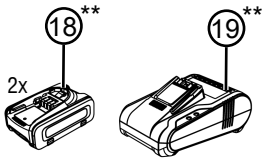

01 easy

*: depending on the model.

**: depending on the scope of delivery.