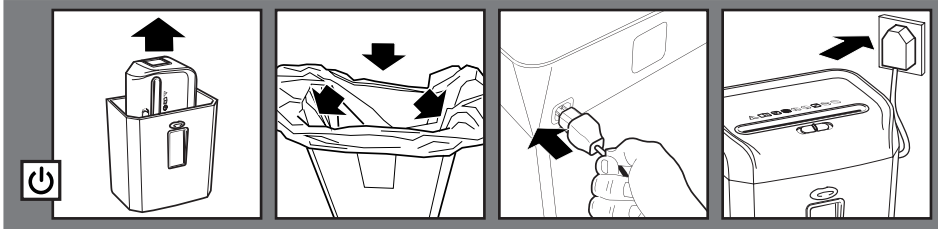

Specifications

Model	Promax QS RPX612	Promax QS RPS812
Cut level	P4 (4x35mm)	P2 (6mm)
Sheet Capacity	6 sheets (80 gsm) 1 credit card	8 sheets (80 gsm) 1 credit card
Bin Size	12 litres	12 litres
Volts / Hz	230-240V AC / 50Hz	230-240V AC / 50Hz
Amperage	0.9 A	0.9 A

Model	Promax QS REX623	Promax QS RES823
Cut level	P4 (4x35mm)	P2 (6mm)
Sheet Capacity	6 sheets (80 gsm) 1 credit card	8 sheets (80 gsm) 1 credit card
Bin Size	23 litres	23 litres
Volts / Hz	230-240V AC / 50Hz	230-240V AC / 50Hz
Amperage	0.9 A	0.9 A

Model	Promax QS REX823	Promax QS RES1123
Cut level	P4 (4x35mm)	P2 (6mm)
Sheet Capacity	8 sheets (80 gsm) 1 credit card	12 sheets (80 gsm) 1 credit card
Bin Size	23 litres	23 litres
Volts / Hz	230-240V AC / 50Hz	230-240V AC / 50Hz
Amperage	0.9 A	0.9 A

Model	Promax QS RSX1035	Promax QS RSS1535
Cut level	P4 (4x35mm)	P2 (6mm)
Sheet Capacity	10 sheets (80 gsm) 1 credit card	15 sheets (80 gsm) 1 credit card
Bin Size	35 litres	35 litres
Volts / Hz	230-240V AC / 50Hz	230-240V AC / 50Hz
Amperage	1.1 A	1.1 A

Promax QS RPX612
Promax QS RPS812
Promax QS REX623
Promax QS RES823
Promax QS REX823
Promax QS RES1123
Promax QS RSX1035
Promax QS RSS1535

EN	4
FR	5
DE	6
IT	7
NL	8
ES	9
PT	10
TR	11
GR	12
DA	13
FI	14
NO	15
SV	16
PL	17
CS	18
HU	19
RU	20