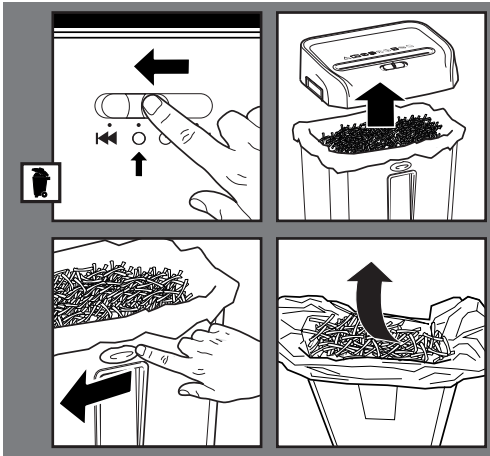

Specifications

Model	Promax QS RPX612	Promax QS RPS812
Cut level	P4 (4x35mm)	P2 (6mm)
Sheet Capacity	6 sheets (80 gsm) 1 credit card	8 sheets (80 gsm) 1 credit card
Bin Size	12 litres	12 litres
Volts / Hz	230-240V AC / 50Hz	230-240V AC / 50Hz
Amperage	0.9 A	0.9 A

Model	Promax QS REX623	Promax QS RES823
Cut level	P4 (4x35mm)	P2 (6mm)
Sheet Capacity	6 sheets (80 gsm) 1 credit card	8 sheets (80 gsm) 1 credit card
Bin Size	23 litres	23 litres
Volts / Hz	230-240V AC / 50Hz	230-240V AC / 50Hz
Amperage	0.9 A	0.9 A

Model	Promax QS REX823	Promax QS RES1123
Cut level	P4 (4x35mm)	P2 (6mm)
Sheet Capacity	8 sheets (80 gsm) 1 credit card	12 sheets (80 gsm) 1 credit card
Bin Size	23 litres	23 litres
Volts / Hz	230-240V AC / 50Hz	230-240V AC / 50Hz
Amperage	0.9 A	0.9 A

Model	Promax QS RSX1035	Promax QS RSS1535
Cut level	P4 (4x35mm)	P2 (6mm)
Sheet Capacity	10 sheets (80 gsm) 1 credit card	15 sheets (80 gsm) 1 credit card
Bin Size	35 litres	35 litres
Volts / Hz	230-240V AC / 50Hz	230-240V AC / 50Hz
Amperage	1.1 A	1.1 A

Promax QS RPX612
Promax QS RPS812
Promax QS REX623
Promax QS RES823
Promax QS REX823
Promax QS RES1123
Promax QS RSX1035
Promax QS RSS1535

EN	4
FR	5
DE	6
IT	7
NL	8
ES	9
PT	10
TR	11
GR	12
DA	13
FI	14
NO	15
SV	16
PL	17
CS	18
HU	19
RU	20