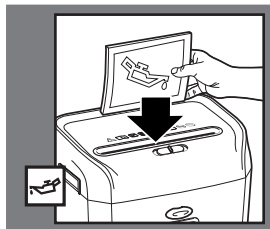

Specifications

Model	Promax QS RPX612	Promax QS RPS812
Cut level	P4 (4x35mm)	P2 (6mm)
Sheet Capacity	6 sheets (80 gsm) 1 credit card	8 sheets (80 gsm) 1 credit card
Bin Size	12 litres	12 litres
Volts / Hz	230-240V AC / 50Hz	230-240V AC / 50Hz
Amperage	0.9 A	0.9 A

Model	Promax QS REX623	Promax QS RES823
Cut level	P4 (4x35mm)	P2 (6mm)
Sheet Capacity	6 sheets (80 gsm) 1 credit card	8 sheets (80 gsm) 1 credit card
Bin Size	23 litres	23 litres
Volts / Hz	230-240V AC / 50Hz	230-240V AC / 50Hz
Amperage	0.9 A	0.9 A

Model	Promax QS REX823	Promax QS RES1123
Cut level	P4 (4x35mm)	P2 (6mm)
Sheet Capacity	8 sheets (80 gsm) 1 credit card	12 sheets (80 gsm) 1 credit card
Bin Size	23 litres	23 litres
Volts / Hz	230-240V AC / 50Hz	230-240V AC / 50Hz
Amperage	0.9 A	0.9 A

Model	Promax QS RSX1035	Promax QS RSS1535
Cut level	P4 (4x35mm)	P2 (6mm)
Sheet Capacity	10 sheets (80 gsm) 1 credit card	15 sheets (80 gsm) 1 credit card
Bin Size	35 litres	35 litres
Volts / Hz	230-240V AC / 50Hz	230-240V AC / 50Hz
Amperage	1.1 A	1.1 A

Promax QS RPX612
Promax QS RPS812
Promax QS REX623
Promax QS RES823
Promax QS REX823
Promax QS RES1123
Promax QS RSX1035
Promax QS RSS1535

EN	4
FR	5
DE	6
IT	7
NL	8
ES	9
PT	10
TR	11
GR	12
DA	13
FI	14
NO	15
SV	16
PL	17
CS	18
HU	19
RU	20