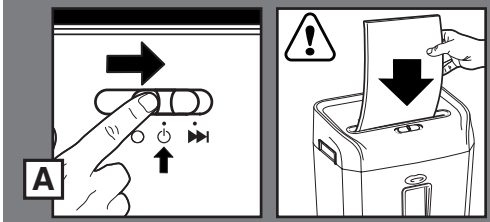

Specifications

Model	Promax QS RPX612	Promax QS RPS812
Cut level	P4 (4x35mm)	P2 (6mm)
Sheet Capacity	6 sheets (80 gsm) 1 credit card	8 sheets (80 gsm) 1 credit card
Bin Size	12 litres	12 litres
Volts / Hz	230-240V AC / 50Hz	230-240V AC / 50Hz
Amperage	0.9 A	0.9 A

Model	Promax QS REX623	Promax QS RES823
Cut level	P4 (4x35mm)	P2 (6mm)
Sheet Capacity	6 sheets (80 gsm) 1 credit card	8 sheets (80 gsm) 1 credit card
Bin Size	23 litres	23 litres
Volts / Hz	230-240V AC / 50Hz	230-240V AC / 50Hz
Amperage	0.9 A	0.9 A

Model	Promax QS REX823	Promax QS RES1123
Cut level	P4 (4x35mm)	P2 (6mm)
Sheet Capacity	8 sheets (80 gsm) 1 credit card	12 sheets (80 gsm) 1 credit card
Bin Size	23 litres	23 litres
Volts / Hz	230-240V AC / 50Hz	230-240V AC / 50Hz
Amperage	0.9 A	0.9 A

Model	Promax QS RSX1035	Promax QS RSS1535
Cut level	P4 (4x35mm)	P2 (6mm)
Sheet Capacity	10 sheets (80 gsm) 1 credit card	15 sheets (80 gsm) 1 credit card
Bin Size	35 litres	35 litres
Volts / Hz	230-240V AC / 50Hz	230-240V AC / 50Hz
Amperage	1.1 A	1.1 A

Promax QS RPX612
Promax QS RPS812
Promax QS REX623
Promax QS RES823
Promax QS REX823
Promax QS RES1123
Promax QS RSX1035
Promax QS RSS1535

EN	4
FR	5
DE	6
IT	7
NL	8
ES	9
PT	10
TR	11
GR	12
DA	13
FI	14
NO	15
SV	16
PL	17
CS	18
HU	19
RU	20