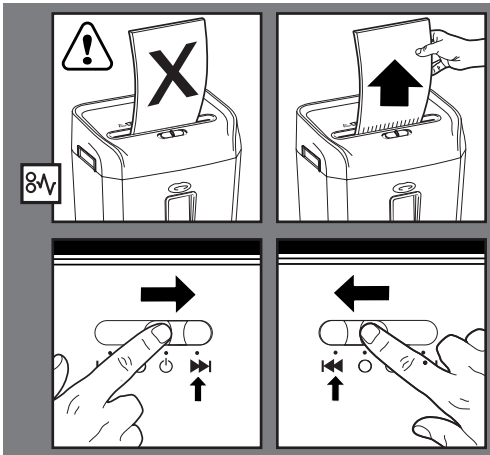

Specifications

Model	Promax QS RPX612	Promax QS RPS812
Cut level	P4 (4x35mm)	P2 (6mm)
Sheet Capacity	6 sheets (80 gsm) 1 credit card	8 sheets (80 gsm) 1 credit card
Bin Size	12 litres	12 litres
Volts / Hz	230-240V AC / 50Hz	230-240V AC / 50Hz
Amperage	0.9 A	0.9 A

Model	Promax QS REX623	Promax QS RES823
Cut level	P4 (4x35mm)	P2 (6mm)
Sheet Capacity	6 sheets (80 gsm) 1 credit card	8 sheets (80 gsm) 1 credit card
Bin Size	23 litres	23 litres
Volts / Hz	230-240V AC / 50Hz	230-240V AC / 50Hz
Amperage	0.9 A	0.9 A

Model	Promax QS REX823	Promax QS RES1123
Cut level	P4 (4x35mm)	P2 (6mm)
Sheet Capacity	8 sheets (80 gsm) 1 credit card	12 sheets (80 gsm) 1 credit card
Bin Size	23 litres	23 litres
Volts / Hz	230-240V AC / 50Hz	230-240V AC / 50Hz
Amperage	0.9 A	0.9 A

Model	Promax QS RSX1035	Promax QS RSS1535
Cut level	P4 (4x35mm)	P2 (6mm)
Sheet Capacity	10 sheets (80 gsm) 1 credit card	15 sheets (80 gsm) 1 credit card
Bin Size	35 litres	35 litres
Volts / Hz	230-240V AC / 50Hz	230-240V AC / 50Hz
Amperage	1.1 A	1.1 A

Promax QS RPX612
Promax QS RPS812
Promax QS REX623
Promax QS RES823
Promax QS REX823
Promax QS RES1123
Promax QS RSX1035
Promax QS RSS1535

EN	4
FR	5
DE	6
IT	7
NL	8
ES	9
PT	10
TR	11
GR	12
DA	13
FI	14
NO	15
SV	16
PL	17
CS	18
HU	19
RU	20