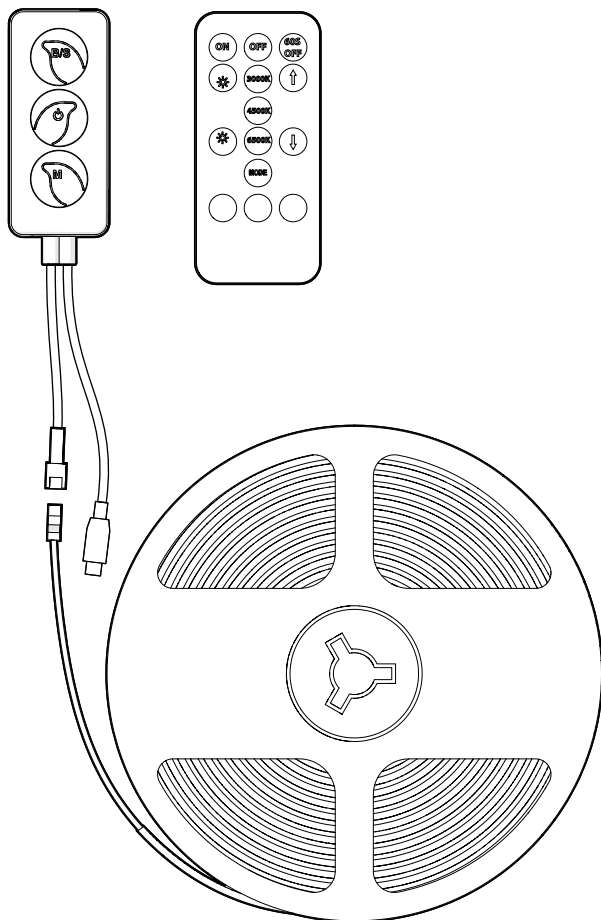

# Wi-Fi Smart COB LED strip

Warm to cool white

WIFILSC20CWT

[ned.is/wifilsc20cwt](https://ned.is/wifilsc20cwt)

EN	Quick start guide	4
DE	Kurzanleitung	4
FR	Guide de démarrage rapide	5
NL	Snelstartgids	6
IT	Guida rapida all'avvio	7
ES	Guía de inicio rápido	8
PT	Guia de iniciação rápida	9
SV	Snabbstartsguide	10
FI	Pika-aloitusopas	11

## Specifications

Product	Wi-Fi Smart COB LED strip
Article number	WIFILSC20CWT
LED strip	
LED strip length	2 m
Brightness	1000 lm
Light colour	2700 – 6500 K
LED type	COB
LED quantity	512 per meter
Connection	3 pins at 2.5 mm each
Power	10 W
Waterproof	IP20
Controller	
Input voltage	24 VDC
Max. current	0.5 A
Rated power	10 W
Frequency range	2412 - 2474 MHz
Max. transmit power	16 dBm
Waterproof	IP20