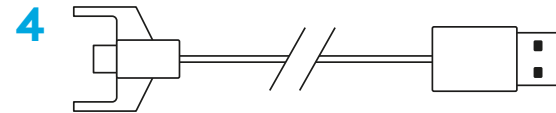

PACKAGE CONTENTS

1. 1 Mouse
2. 2 Optional grip tape
3. 3 Receiver (installed in extension adapter)
4. 4 USB charging and data cable
5. 5 Surface preparation cloth
6. 6 Optional POWERPLAY aperture door with PTFE foot