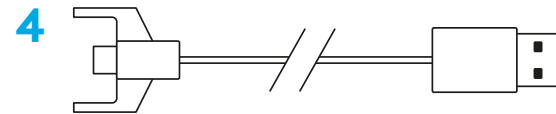

PACKAGE CONTENTS

1. 1 Mouse
2. 2 Optional grip tape
3. 3 Receiver (installed in extension adapter)
4. 4 USB charging and data cable
5. 5 Surface preparation cloth
6. 6 Optional POWERPLAY aperture door with PTFE foot